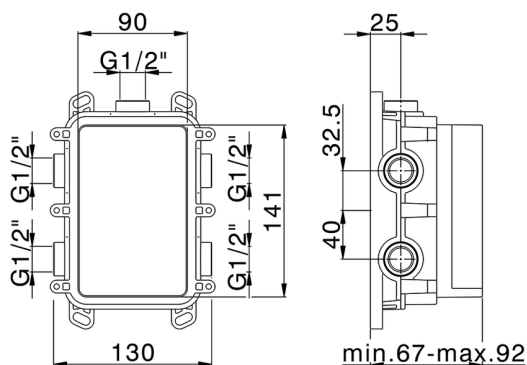

One Box Universal Concealed Part ONE BOX_ZB00B030

MODEL **ZB00B030**

One Box Universal Concealed Part, for 1 or 2 or 3 outlet thermostatic or single lever, without trim kit, without noise reducers, with sealing gasket

AVAILABLE FINISHINGS

04 04 Without finishing

CHARACTERISTICS

Concealed **1**
Installation **Concealed**

Thermostatic

The Huber thermostatic is your personal water manager, helping you to handle, control and save water and energy.

2026-06-13