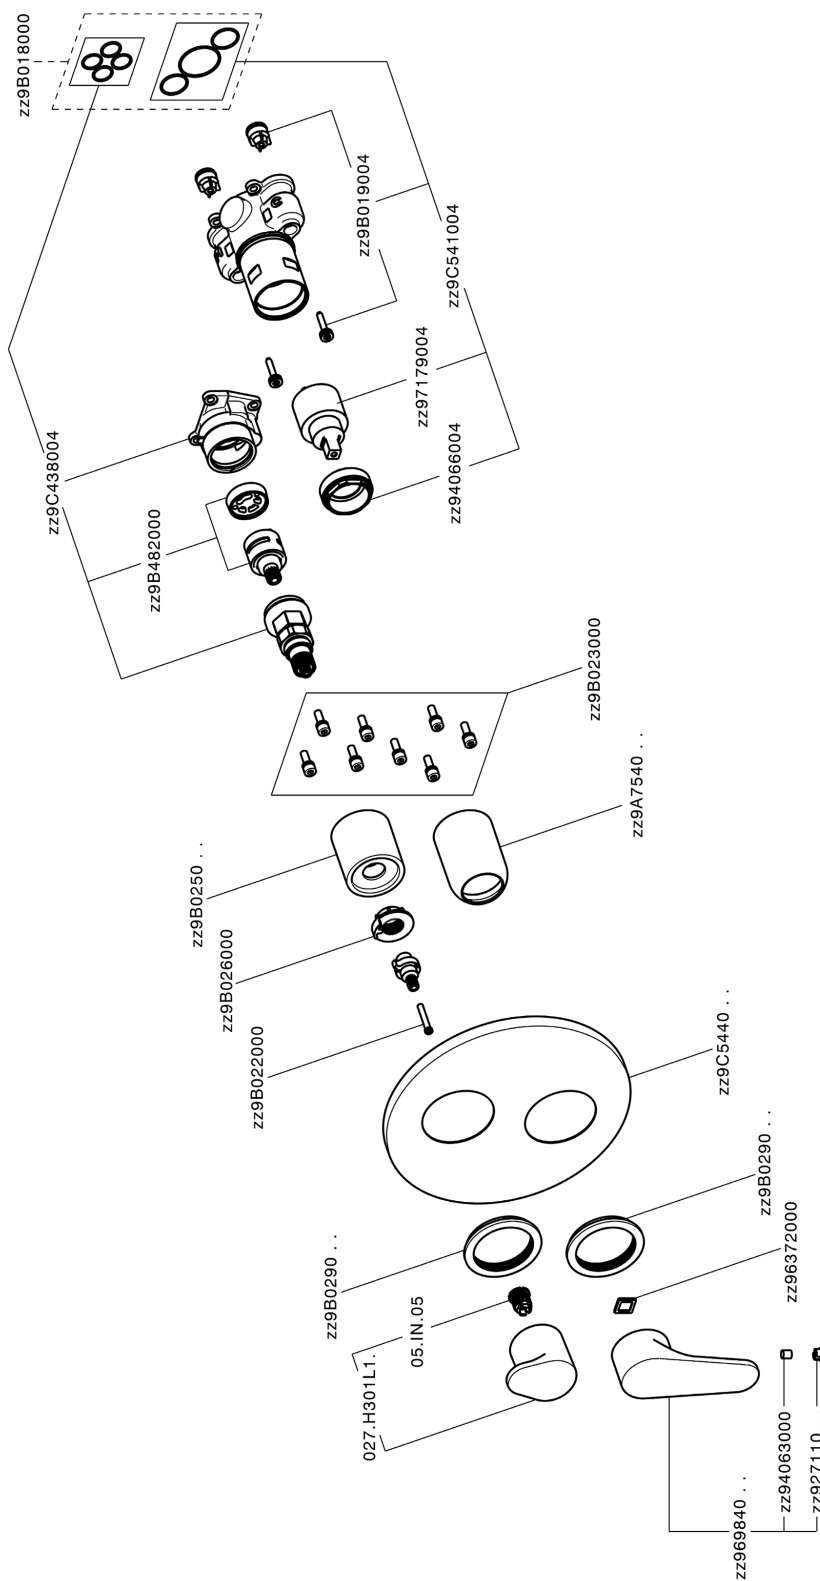

Exposed part for Single Lever One Box Valve ONE BOX_AH0BM030

MODEL **AH0BM030**

Exposed part for Single Lever One Box Valve, with 2-3 outlet diverter, Minimum depth of installation: 67 mm, without concealed part, for items ZB00B030-ZB00B031

AVAILABLE FINISHINGS

-  **21** 21 Chrome
-  **2F** 2F Brushed Nickel
-  **40** 40 Matt Black

CHARACTERISTICS

Cartridge Spare Parts **ZZ97179000**

35 mm Cartridge

Installation **Concealed**

Required concealed parts **ZB00B031**

ZB00B030

Exposed part for Single Lever One Box Valve ONE BOX_AH0BM030

AH0BM030

<https://en.huberitalia.com/exposed-part-for-single-lever-one-box-valve-one-box-ah0bm030>

One Box Universal Concealed Part ONE BOX_ZB00B031

MODEL **ZB00B031**

One Box Universal Concealed Part, for 1 or 2 or 3 outlet thermostatic or single lever, without trim kit, with noise reducers, with sealing gasket

AVAILABLE FINISHINGS

CHARACTERISTICS

Concealed **1**
Installation **Concealed**