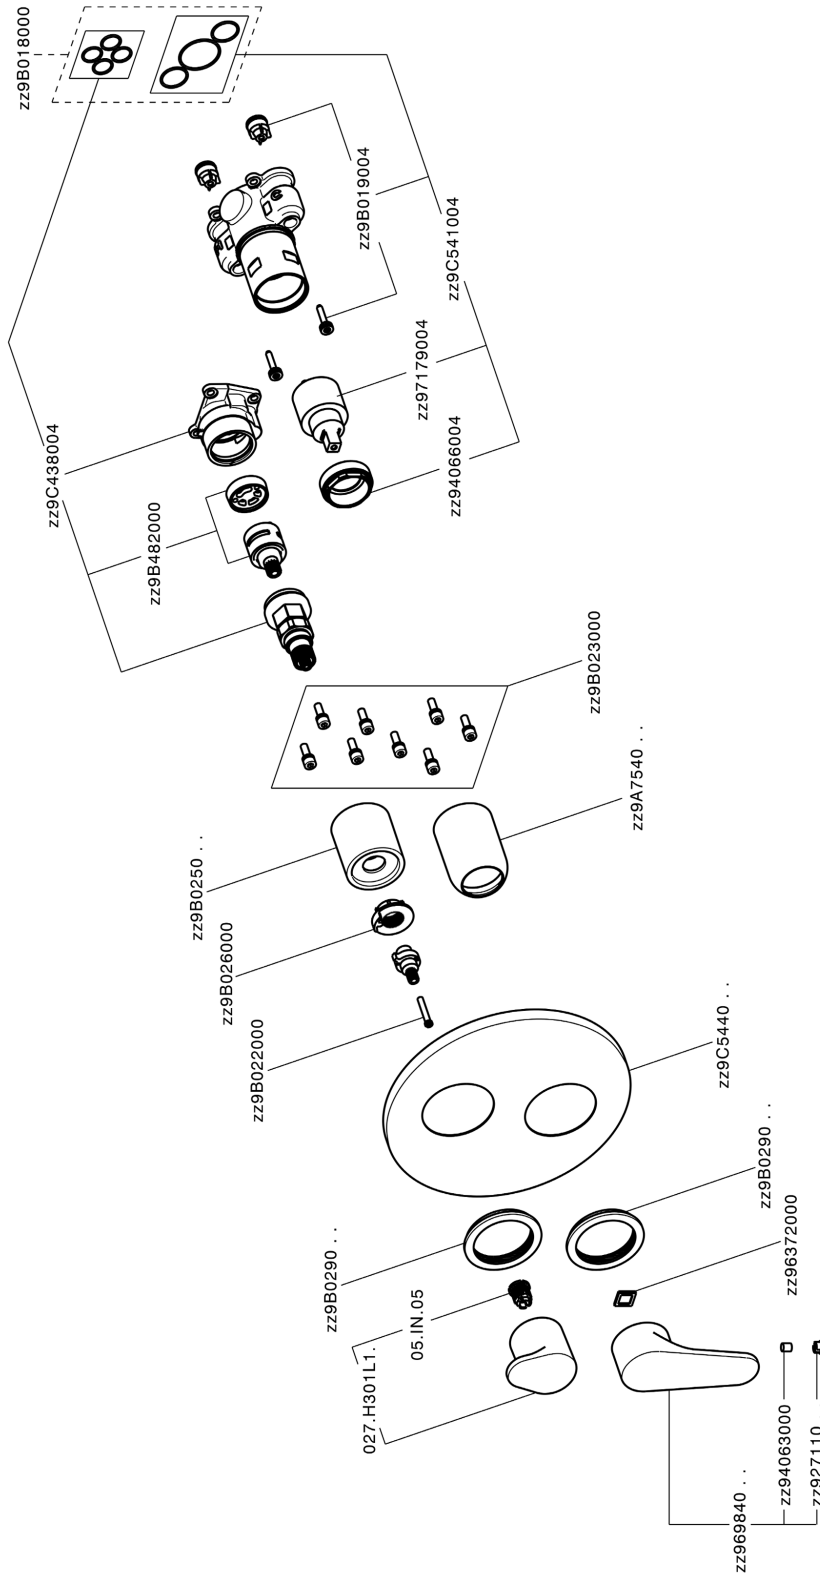

## Exposed part for Single Lever One Box Valve ONE BOX\_AH0BM030

MODEL **AH0BM030**

Exposed part for Single Lever One Box Valve, with 2-3 outlet diverter, Minimum depth of installation: 67 mm, without concealed part, for items ZB00B030-ZB00B031

### CHARACTERISTICS

Cartridge Spare Parts **ZZ97179000**

**35 mm Cartridge**

Installation **Concealed**

Required concealed parts **ZB00B031**

**ZB00B030**

## Exposed part for Single Lever One Box Valve ONE BOX\_AH0BM030

AH0BM030

<https://en.huberitalia.com/exposed-part-for-single-lever-one-box-valve-one-box-ah0bm030>

## One Box Universal Concealed Part ONE BOX\_ZB00B031

MODEL **ZB00B031**

One Box Universal Concealed Part, for 1 or 2 or 3 outlet thermostatic or single lever, without trim kit, with noise reducers, with sealing gasket