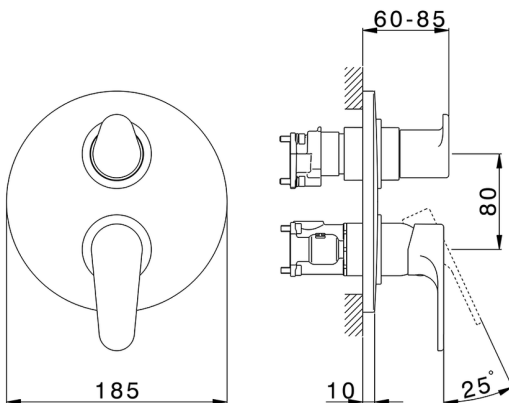

## Exposed part for Single Lever One Box Valve ONE BOX\_AH0BM030

MODEL **AH0BM030**

Exposed part for Single Lever One Box Valve, with 2-3 outlet diverter, Minimum depth of installation: 67 mm, without concealed part, for items ZB00B030-ZB00B031

### CHARACTERISTICS

Cartridge Spare Parts **ZZ97179000**

**35 mm Cartridge**

Installation **Concealed**

Required concealed parts **ZB00B031**

**ZB00B030**