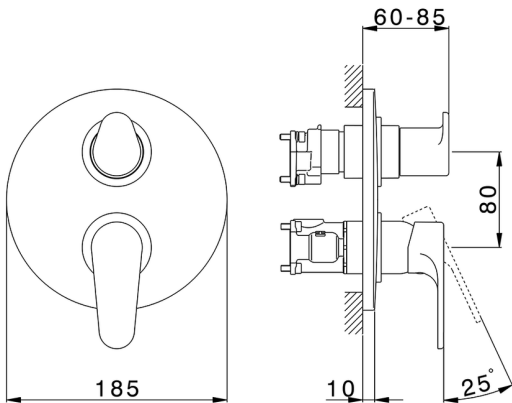

Exposed part for Single Lever One Box Valve ONE BOX_AH0BM030

MODEL **AH0BM030**

Exposed part for Single Lever One Box Valve, with 2-3 outlet diverter, Minimum depth of installation: 67 mm, without concealed part, for items ZB00B030-ZB00B031

AVAILABLE FINISHINGS

-  **21** 21 Chrome
-  **2F** 2F Brushed Nickel
-  **40** 40 Matt Black

CHARACTERISTICS

Cartridge Spare Parts **ZZ97179000**

35 mm Cartridge

Installation **Concealed**

Required concealed parts **ZB00B031**

ZB00B030

Exposed part for Single Lever One Box Valve ONE BOX_AH0BM030

AH0BM030

<https://en.huberitalia.com/exposed-part-for-single-lever-one-box-valve-one-box-ah0bm030>

One Box Universal Concealed Part ONE BOX_ZB00B031