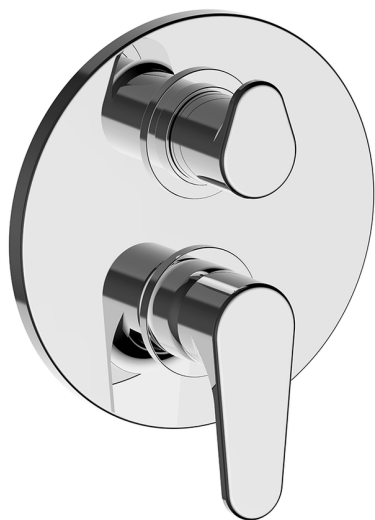

Exposed part for Single Lever One Box Valve ONE BOX_AH0BM030

MODEL **AH0BM030**

Exposed part for Single Lever One Box Valve, with 2-3 outlet diverter, Minimum depth of installation: 67 mm, without concealed part, for items ZB00B030-ZB00B031

AVAILABLE FINISHINGS

-  **21** 21 Chrome
-  **2F** 2F Brushed Nickel
-  **40** 40 Matt Black

CHARACTERISTICS

Cartridge Spare Parts **ZZ97179000**

35 mm Cartridge

Installation **Concealed**

Required concealed parts **ZB00B031**

ZB00B030

Exposed part for Single Lever One Box Valve ONE BOX_AH0BM030

AH0BM030

<https://en.huberitalia.com/exposed-part-for-single-lever-one-box-valve-one-box-ah0bm030>

One Box Universal Concealed Part ONE BOX_ZB00B031

MODEL **ZB00B031**

One Box Universal Concealed Part, for 1 or 2 or 3 outlet thermostatic or single lever, without trim kit, with noise reducers, with sealing gasket

AVAILABLE FINISHINGS

CHARACTERISTICS

Concealed **1**
Installation **Concealed**