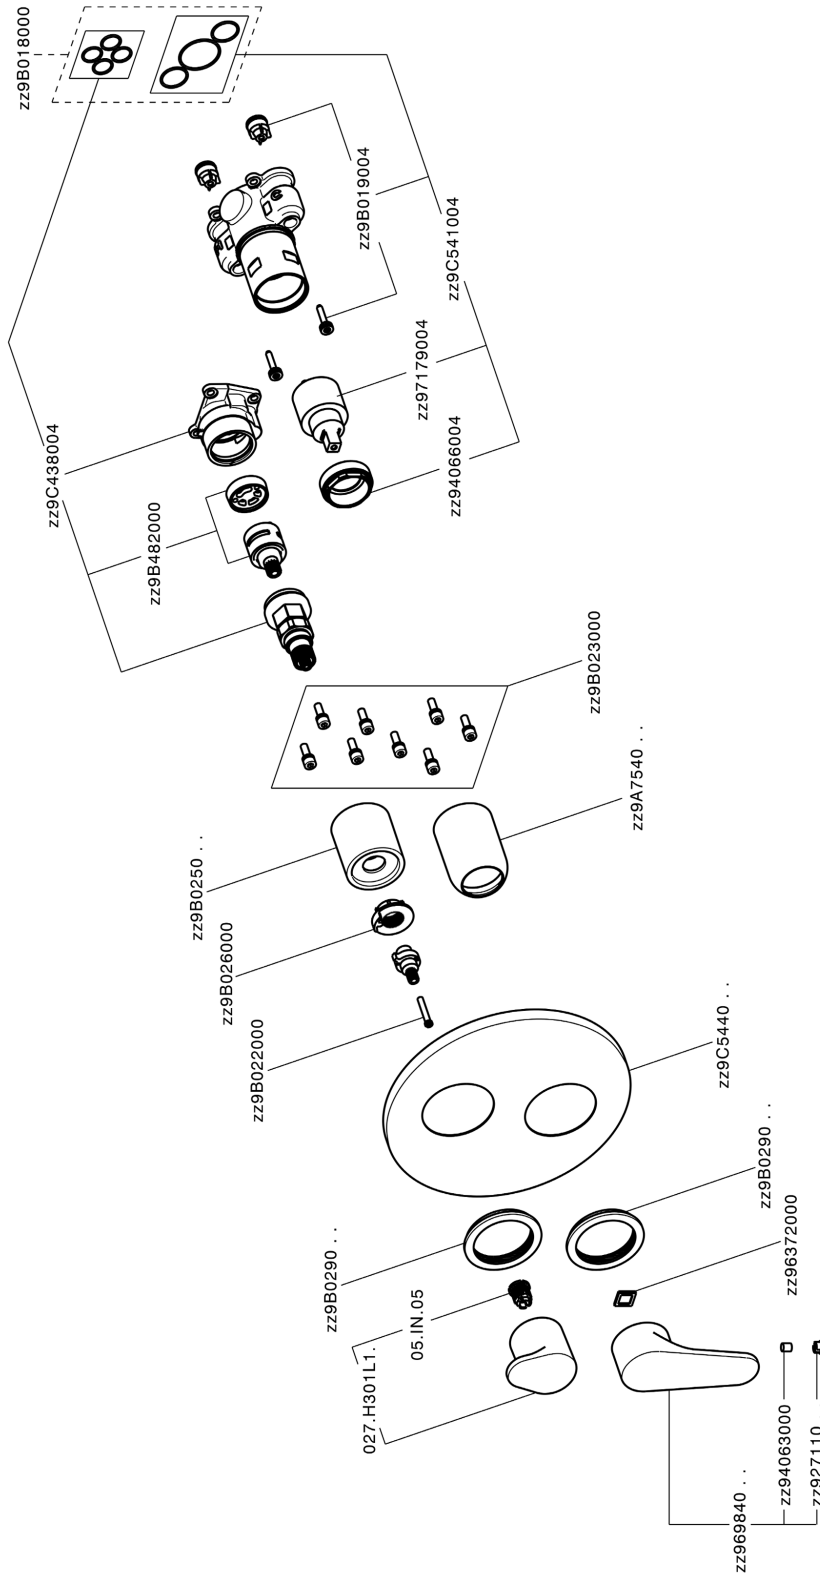

Exposed part for Single Lever One Box Valve ONE BOX_AH0BM030

MODEL **AH0BM030**

Exposed part for Single Lever One Box Valve, with 2-3 outlet diverter, Minimum depth of installation: 67 mm, without concealed part, for items ZB00B030-ZB00B031

AVAILABLE FINISHINGS

-  **21** 21 Chrome
-  **2F** 2F Brushed Nickel
-  **40** 40 Matt Black

CHARACTERISTICS

Cartridge Spare Parts **ZZ97179000**

35 mm Cartridge

Installation **Concealed**

Required concealed parts **ZB00B031**

ZB00B030

Exposed part for Single Lever One Box Valve ONE BOX_AH0BM030

AH0BM030

<https://en.huberitalia.com/exposed-part-for-single-lever-one-box-valve-one-box-ah0bm030>

One Box Universal Concealed Part ONE BOX_ZB00B031

MODEL **ZB00B031**

One Box Universal Concealed Part, for 1 or 2 or 3 outlet thermostatic or single lever, without trim kit, with noise reducers, with sealing gasket

AVAILABLE FINISHINGS

CHARACTERISTICS

Concealed **1**
Installation **Concealed**