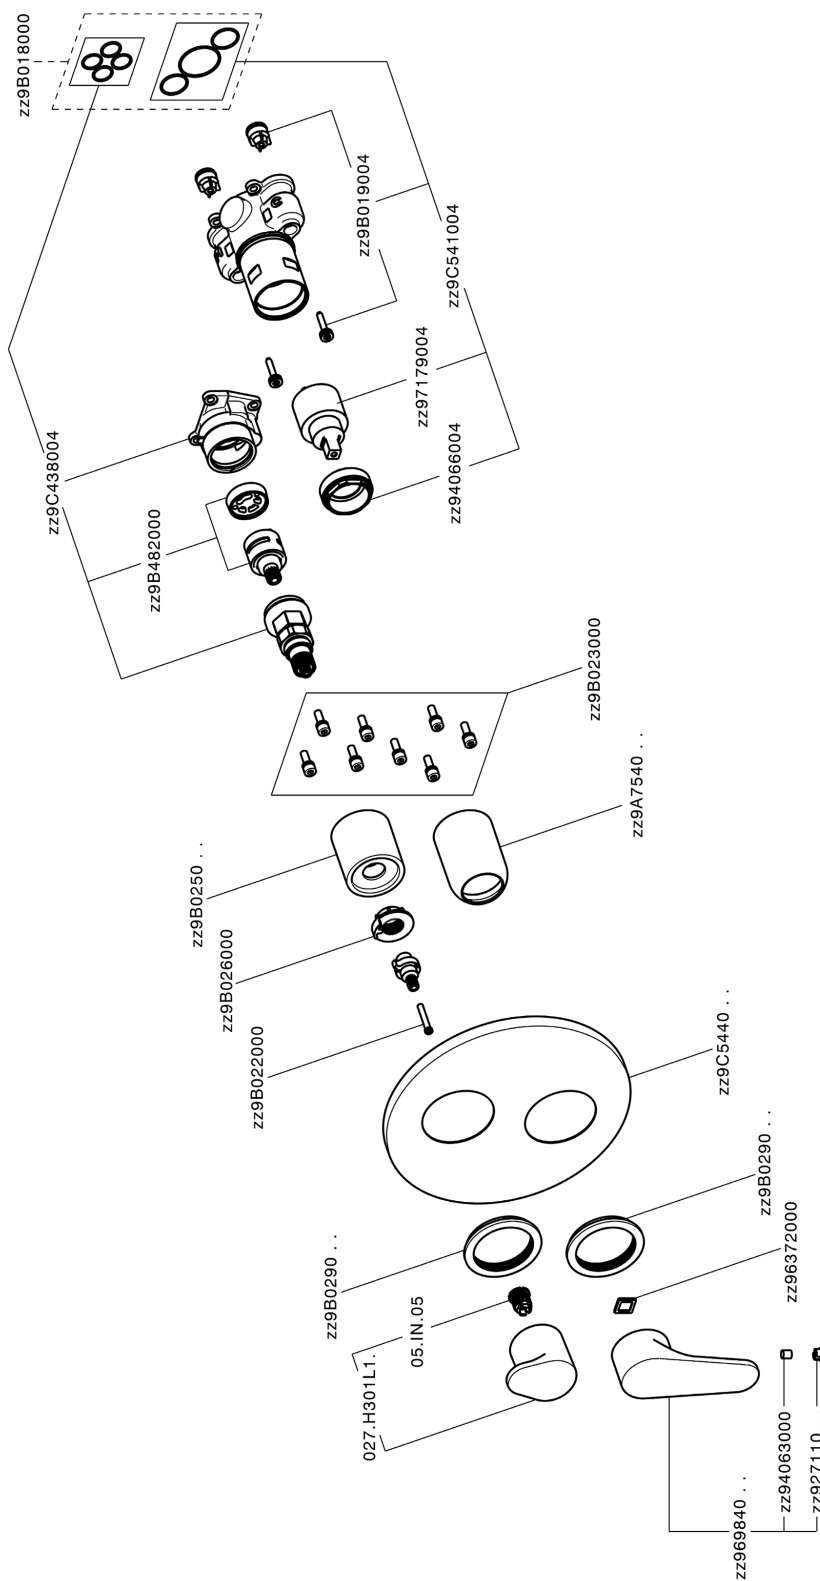

Exposed part for Single Lever One Box Valve ONE BOX_AH0BM030

MODEL **AH0BM030**

Exposed part for Single Lever One Box Valve, with 2-3 outlet diverter, Minimum depth of installation: 67 mm, without concealed part, for items ZB00B030-ZB00B031

AVAILABLE FINISHINGS

-  **21** 21 Chrome
-  **2F** 2F Brushed Nickel
-  **40** 40 Matt Black

CHARACTERISTICS

Cartridge Spare Parts **ZZ97179000**

35 mm Cartridge

Installation **Concealed**

Required concealed parts **ZB00B031**

ZB00B030

Exposed part for Single Lever One Box Valve ONE BOX_AH0BM030

AH0BM030

<https://en.huberitalia.com/exposed-part-for-single-lever-one-box-valve-one-box-ah0bm030>

One Box Universal Concealed Part ONE BOX_ZB00B031

MODEL **ZB00B031**

One Box Universal Concealed Part, for 1 or 2 or 3 outlet thermostatic or single lever, without trim kit, with noise reducers, with sealing gasket

AVAILABLE FINISHINGS

CHARACTERISTICS

Concealed	1
Installation	Concealed