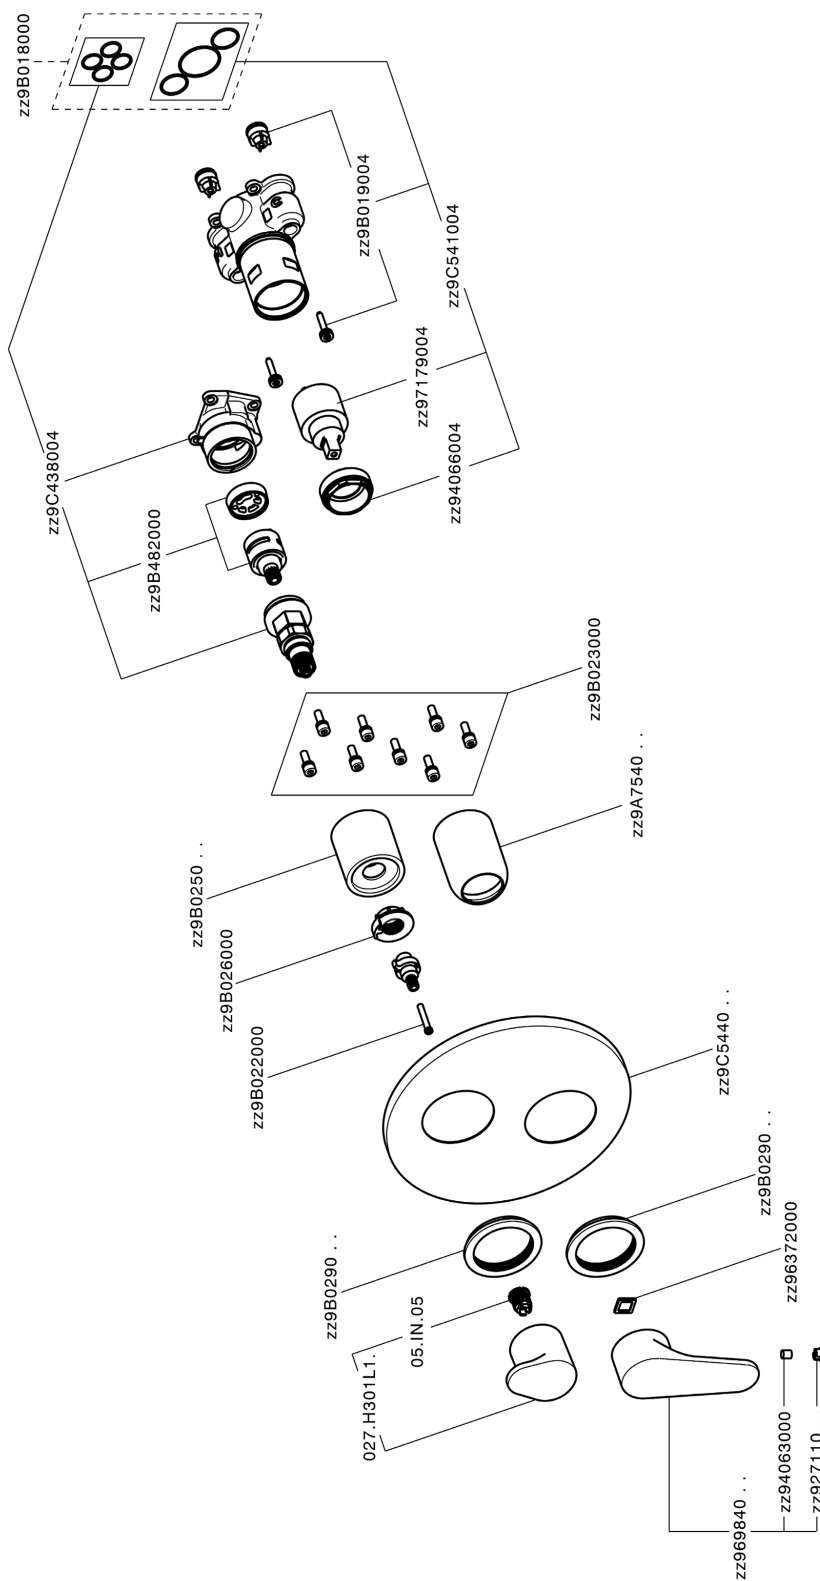

## Exposed part for Single Lever One Box Valve ONE BOX\_AH0BM030

MODEL **AH0BM030**

Exposed part for Single Lever One Box Valve, with 2-3 outlet diverter, Minimum depth of installation: 67 mm, without concealed part, for items ZB00B030-ZB00B031

### CHARACTERISTICS

Cartridge Spare Parts **ZZ97179000**  
**35 mm Cartridge**  
 Installation **Concealed**  
 Required concealed parts **ZB00B031**  
**ZB00B030**

## Exposed part for Single Lever One Box Valve ONE BOX\_AH0BM030

AH0BM030

<https://en.huberitalia.com/exposed-part-for-single-lever-one-box-valve-one-box-ah0bm030>