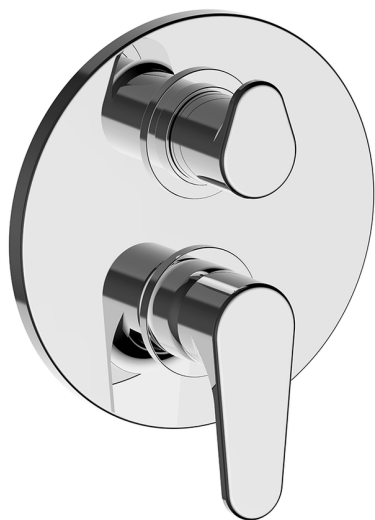

Exposed part for Single Lever One Box Valve ONE BOX_AH0BM030

MODEL **AH0BM030**

Exposed part for Single Lever One Box Valve, with 2-3 outlet diverter, Minimum depth of installation: 67 mm, without concealed part, for items ZB00B030-ZB00B031

AVAILABLE FINISHINGS

-  **21** 21 Chrome
-  **2F** 2F Brushed Nickel
-  **40** 40 Matt Black

CHARACTERISTICS

Cartridge Spare Parts **ZZ97179000**

35 mm Cartridge

Installation **Concealed**

Required concealed parts **ZB00B031**

ZB00B030

Exposed part for Single Lever One Box Valve ONE BOX_AH0BM030

AH0BM030

<https://en.huberitalia.com/exposed-part-for-single-lever-one-box-valve-one-box-ah0bm030>

One Box Universal Concealed Part ONE BOX_ZB00B031

MODEL **ZB00B031**

One Box Universal Concealed Part, for 1 or 2 or 3 outlet thermostatic or single lever, without trim kit, with noise reducers, with sealing gasket

AVAILABLE FINISHINGS

CHARACTERISTICS

Concealed	1
Installation	Concealed