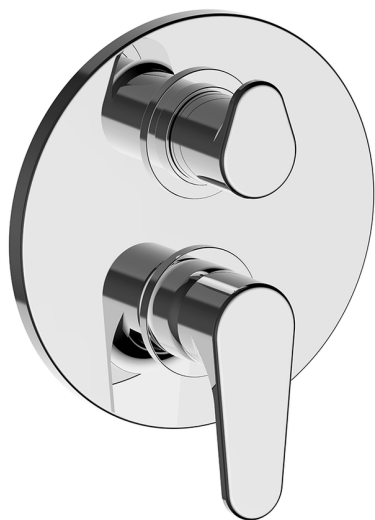

## Exposed part for Single Lever One Box Valve ONE BOX\_AH0BM030

MODEL **AH0BM030**

Exposed part for Single Lever One Box Valve, with 2-3 outlet diverter, Minimum depth of installation: 67 mm, without concealed part, for items ZB00B030-ZB00B031

### CHARACTERISTICS

Cartridge Spare Parts **ZZ97179000**  
**35 mm Cartridge**  
 Installation **Concealed**  
 Required concealed parts **ZB00B031**  
**ZB00B030**

## Exposed part for Single Lever One Box Valve ONE BOX\_AH0BM030

AH0BM030

<https://en.huberitalia.com/exposed-part-for-single-lever-one-box-valve-one-box-ah0bm030>

## One Box Universal Concealed Part ONE BOX\_ZB00B031

MODEL **ZB00B031**

One Box Universal Concealed Part, for 1 or 2 or 3 outlet thermostatic or single lever, without trim kit, with noise reducers, with sealing gasket