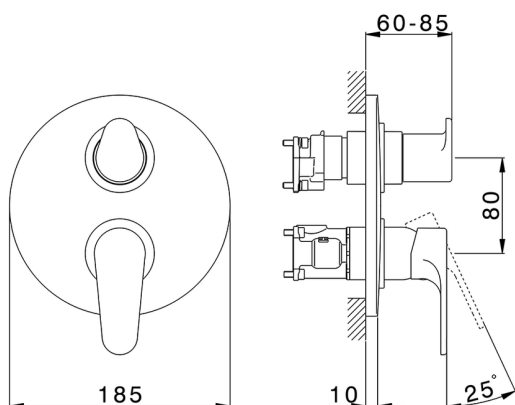

## Exposed part for Single Lever One Box Valve ONE BOX\_AH0BM030

MODEL **AH0BM030**

Exposed part for Single Lever One Box Valve, with 2-3 outlet diverter, Minimum depth of installation: 67 mm, without concealed part, for items ZB00B030-ZB00B031

### CHARACTERISTICS

Cartridge Spare Parts **ZZ97179000**  
**35 mm Cartridge**  
 Installation **Concealed**  
 Required concealed parts **ZB00B031**  
**ZB00B030**