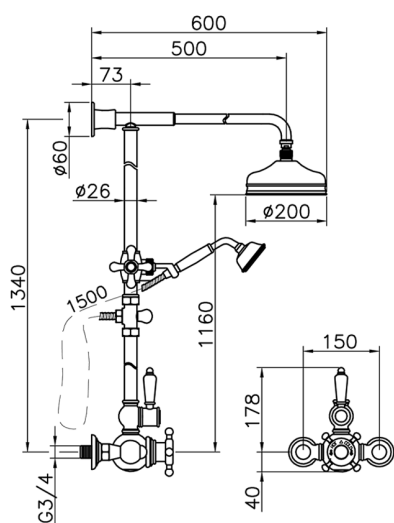

## 2-function Thermostatic shower set COLUMNS\_590.VN21H.

MODEL **590.VN21H.**

2-function Thermostatic shower set, 2-outlet diverter, not adjustable Column, sliding handshower bracket, 78 mm Brass Classic one spray handshower, 200 mm Brass round showerhead, 150 cm Brass flexible hose

### CHARACTERISTICS

Cartridge Spare Parts **24.04A.PP**

**8x20 Plus P Thermostatic Valve**