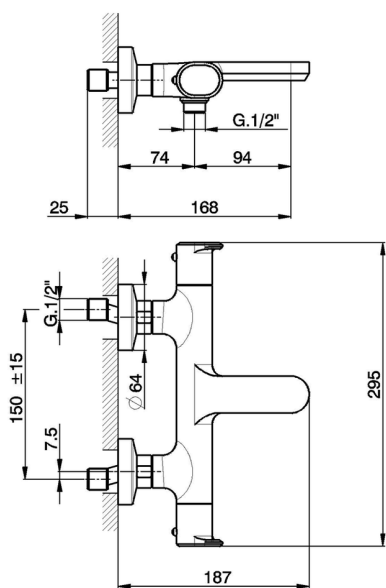

Thermostatic bath mixer LEVITY_LYT21010

MODEL **LYT21010**

Thermostatic bath mixer, without shower set, 1/2" M flexible connection

AVAILABLE FINISHINGS

-  **21** 21 Chrome
-  **2B** 2B Polished Nickel
-  **2F** 2F Brushed Nickel
-  **40** 40 Matt Black
-  **4Q** 4Q Matt White

CHARACTERISTICS

Cartridge Spare Parts **ZZ96551000**

TMX 25 Thermostatic Valve

DeviaStop

The Huber Devia Stop technology allows to adjust the water flow and to direct it to the selected output point (overhead soaker, hand shower, etc).