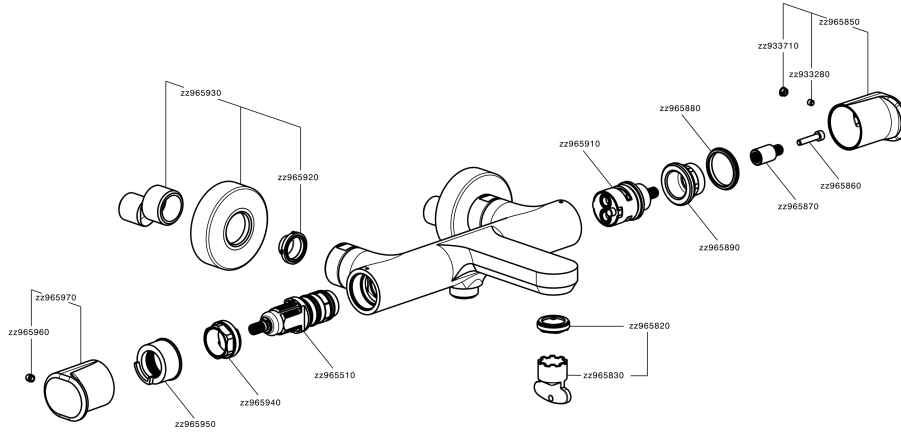

Thermostatic bath mixer LEVITY_LYT21010

LYT21010

<https://en.huberitalia.com/thermostatic-bath-mixer-levity-lyt21010>

2024-11-15