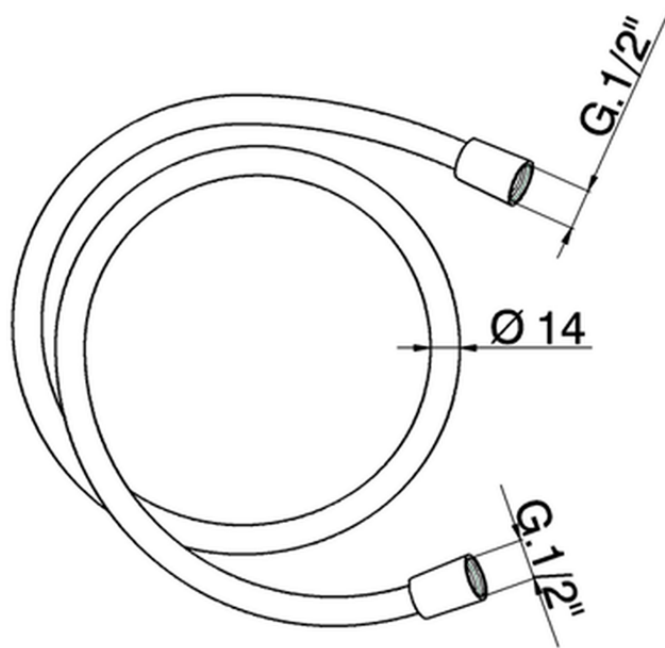

## 150 cm smooth SILVERFLEX Flexible Hose SHOWER\_05.FD.22.

05.FD.22.

<https://en.huberitalia.com/150-cm-smooth-silverflex-flexible-hose-shower-05-fd-22>

2024-12-22