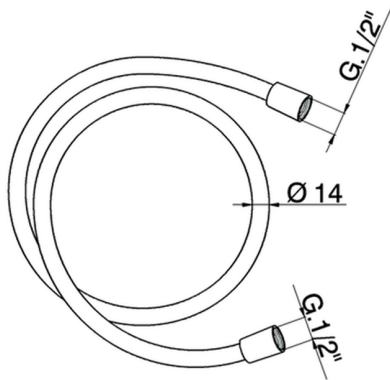

## 150 cm smooth SILVERFLEX Flexible Hose SHOWER\_05.FD.22.

MODEL **05.FD.22.**

150 cm smooth SILVERFLEX Flexible Hose

AVAILABLE FINISHINGS

CHARACTERISTICS

2024-12-22