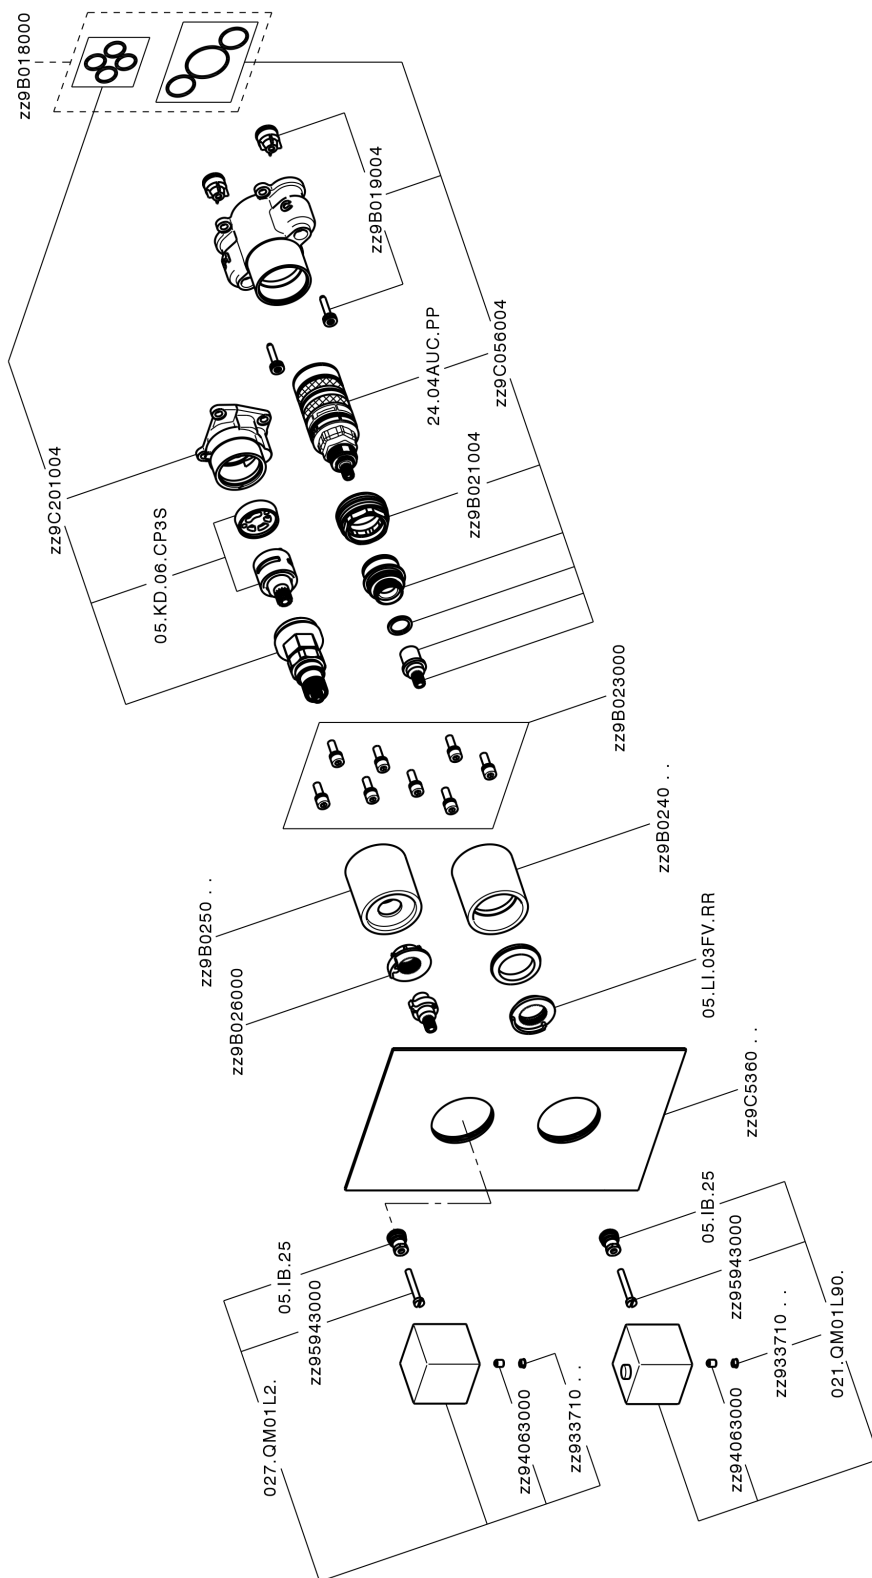

Exposed part for Thermostatic One Box Valve ONE BOX_NE0BT030

MODEL **NE0BT030**

Exposed part for Thermostatic One Box Valve, with 1-2-3 outlet deviator, Minimum depth of installation: 67 mm, without concealed part, for items ZB00B030-ZB00B031

AVAILABLE FINISHINGS

-  **21** 21 Chrome
-  **2F** 2F Brushed Nickel
-  **40** 40 Matt Black
-  **4Q** 4Q Matt White

CHARACTERISTICS

Cartridge Spare Parts **24.04A.PP**

8x20 Plus P Thermostatic Valve

Installation **Concealed**

Required concealed parts **ZB00B031**
ZB00B030

DeviaStop

The Huber Devia Stop technology allows to adjust the water flow and to direct it to the selected output point (overhead soaker, hand shower, etc).

Thermostatic

The Huber thermostatic is your personal water manager, helping you to handle, control and save water and energy.

Exposed part for Thermostatic One Box Valve ONE BOX_NE0BT030

NE0BT030

<https://en.huberitalia.com/exposed-part-for-thermostatic-one-box-valve-one-box-ne0bt030>