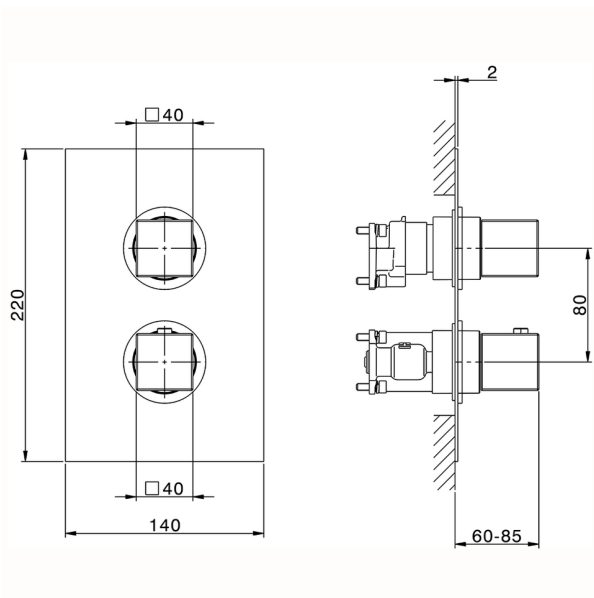

Exposed part for Thermostatic One Box Valve ONE BOX_NE0BT030

MODEL **NE0BT030**

Exposed part for Thermostatic One Box Valve, with 1-2-3 outlet deviator, Minimum depth of installation: 67 mm, without concealed part, for items ZB00B030-ZB00B031

AVAILABLE FINISHINGS

-  **21** 21 Chrome
-  **2F** 2F Brushed Nickel
-  **40** 40 Matt Black
-  **4Q** 4Q Matt White

CHARACTERISTICS

Cartridge Spare Parts **24.04A.PP**

8x20 Plus P Thermostatic Valve

Installation **Concealed**

Required concealed parts **ZB00B031**

ZB00B030

DeviaStop

The Huber Devia Stop technology allows to adjust the water flow and to direct it to the selected output point (overhead soaker, hand shower, etc).