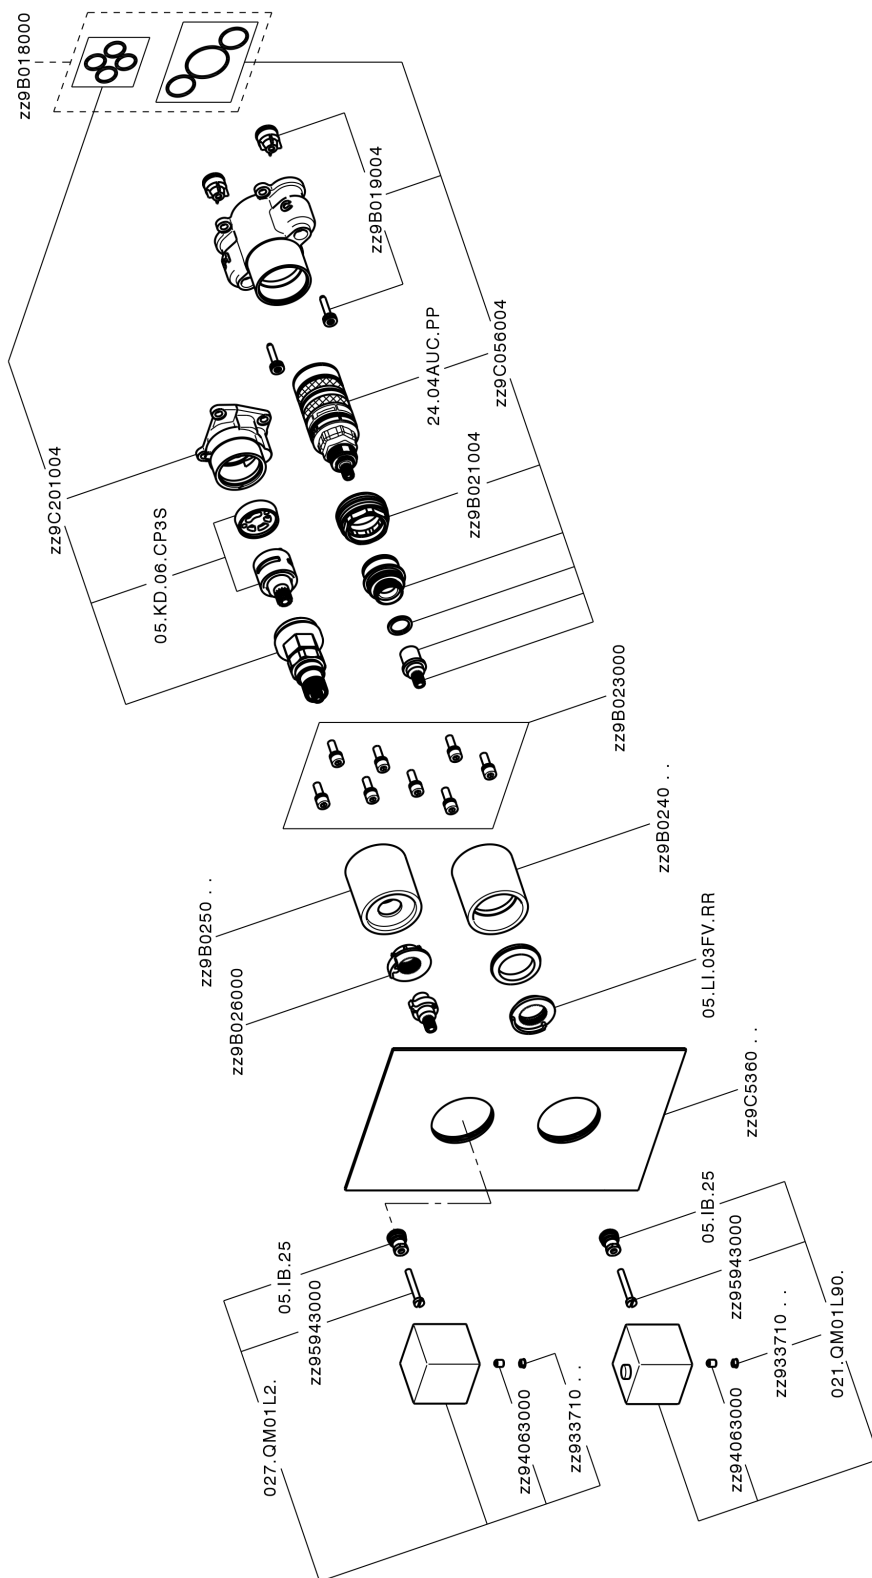

Exposed part for Thermostatic One Box Valve ONE BOX_NE0BT030

MODEL **NE0BT030**

Exposed part for Thermostatic One Box Valve, with 1-2-3 outlet deviator, Minimum depth of installation: 67 mm, without concealed part, for items ZB00B030-ZB00B031

AVAILABLE FINISHINGS

-  **21** 21 Chrome
-  **2F** 2F Brushed Nickel
-  **40** 40 Matt Black
-  **4Q** 4Q Matt White

CHARACTERISTICS

Cartridge Spare Parts **24.04A.PP**

8x20 Plus P Thermostatic Valve

Installation **Concealed**

Required concealed parts **ZB00B031**

ZB00B030

DeviaStop

The Huber Devia Stop technology allows to adjust the water flow and to direct it to the selected output point (overhead soaker, hand shower, etc).

Thermostatic

The Huber thermostatic is your personal water manager, helping you to handle, control and save water and energy.

Exposed part for Thermostatic One Box Valve ONE BOX_NE0BT030

NE0BT030

<https://en.huberitalia.com/exposed-part-for-thermostatic-one-box-valve-one-box-ne0bt030>