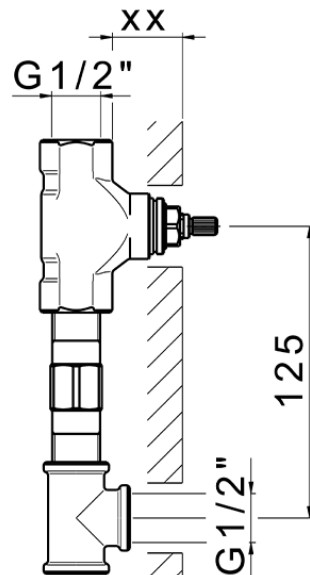

Serie's code	Size XX
CX 1351	20-35
CF 1351	20-35
CX 0331	20-35
CF 0331	20-35
CX 0200	20-35
CF 0200	20-35
BA 1351	20-35
GS 1351	20-35
GL 1351	20-35
MN 1351	20-35
LN 1351	20-35
LV 1351	33-48
LY 1351	33-48
CU 1351	33-48
SM 1351	30-45
AA 1351	10-30
AC 1351	10-30
AR 1351	15-25
PZ 1351	10-30
RG 1351	10-30
TS 1351	10-30
VT 1351	10-30
CS 1351	10-30
WA 1351	45-68
X1 1351	33-45
X2 1351	33-45
X3 1351	33-45
X4 1351	33-45
X5 1351	33-45
RI 1351	20-35
RM 1351	20-35

ZB033510

<https://en.huberitalia.com/concealed-washbasin-mixer-concealed-zb033510>

2025-01-15