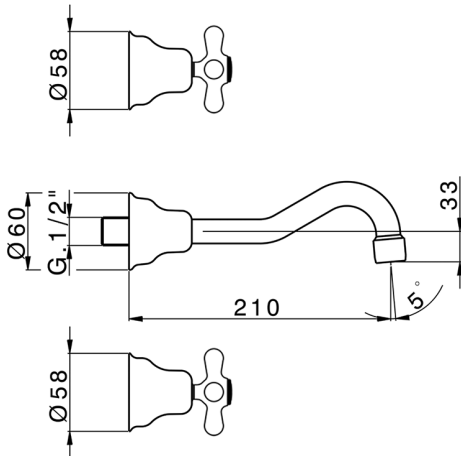

## Exposed part for concealed washbasin mixer CROISSETTE\_CS013510

MODEL **CS013510**

Exposed part for concealed washbasin mixer, without concealed part, for item ZB033510

### CHARACTERISTICS

Installation **Concealed**

Required concealed parts **ZB033510**

## Concealed washbasin mixer CONCEALED\_ZB033510

MODEL **ZB033510**

Concealed washbasin mixer, with two right headvalves

AVAILABLE FINISHINGS

**04** 04 Without finishing

CHARACTERISTICS

Concealed **1**

2025-01-15