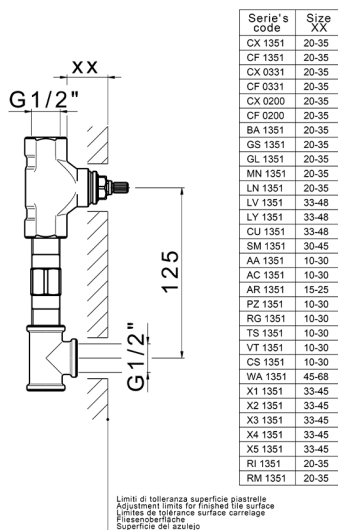

## Exposed part for concealed washbasin mixer CROISSETTE\_CS013510

MODEL **CS013510**

Exposed part for concealed washbasin mixer, without concealed part, for item ZB033510

### CHARACTERISTICS

Installation **Concealed**

Required concealed parts **ZB033510**

## Concealed washbasin mixer CONCEALED\_ZB033510

MODEL **ZB033510**

Concealed washbasin mixer, with two right headvalves

AVAILABLE FINISHINGS

**04** 04 Without finishing

CHARACTERISTICS

Concealed **1**

2025-01-15