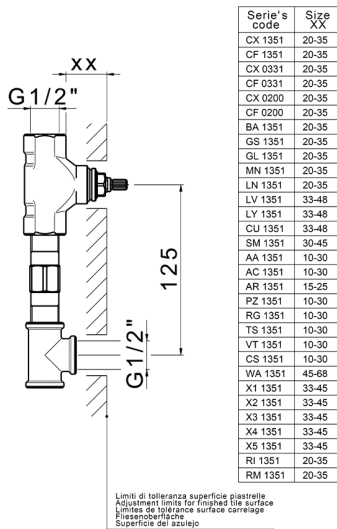

Concealed washbasin mixer CONCEALED_ZB033510

MODEL **ZB033510**

Concealed washbasin mixer, with two right headvalves

AVAILABLE FINISHINGS

04 04 Without finishing

CHARACTERISTICS

Concealed **1**

2025-01-15