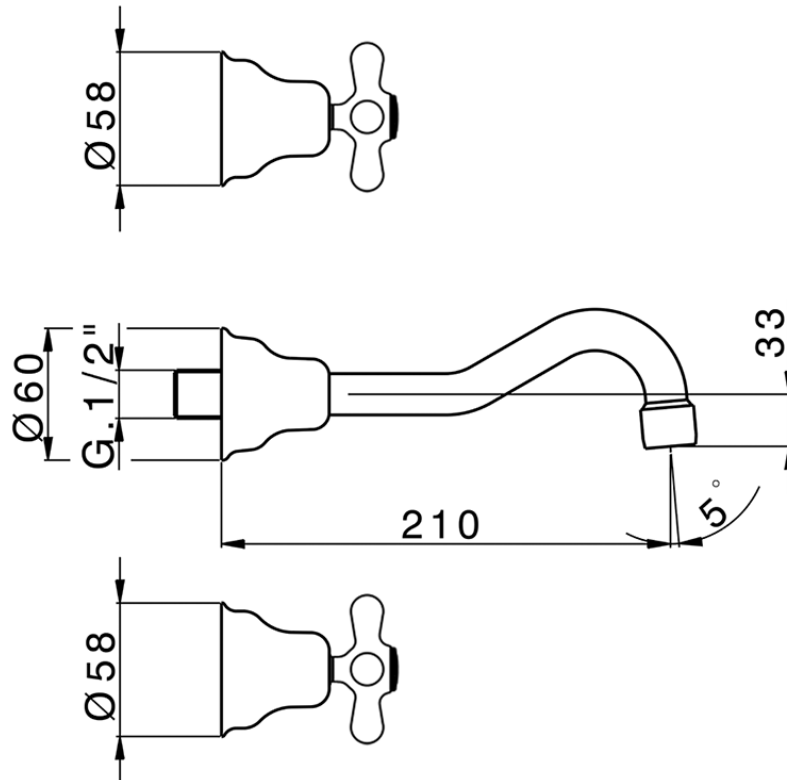

## Exposed part for concealed washbasin mixer CROISSETTE\_CS013510

CS013510

<https://en.huberitalia.com/exposed-part-for-concealed-washbasin-mixer-croisette-cs013510>

Serie's code	Size XX
CX 1351	20-35
CF 1351	20-35
CX 0331	20-35
CF 0331	20-35
CX 0200	20-35
CF 0200	20-35
BA 1351	20-35
GS 1351	20-35
GL 1351	20-35
MN 1351	20-35
LN 1351	20-35
LV 1351	33-48
LY 1351	33-48
CU 1351	33-48
SM 1351	30-45
AA 1351	10-30
AC 1351	10-30
AR 1351	15-25
PZ 1351	10-30
RG 1351	10-30
TS 1351	10-30
VT 1351	10-30
CS 1351	10-30
WA 1351	45-68
X1 1351	33-45
X2 1351	33-45
X3 1351	33-45
X4 1351	33-45
X5 1351	33-45
RI 1351	20-35
RM 1351	20-35

Limiti di tolleranza superficie piastrelle  
 Adjustment limits for finished tile surface  
 Limites de tolérance surface carrelage  
 Fliesenoberfläche  
 Superficie del azulejo

ZB033510

<https://en.huberitalia.com/concealed-washbasin-mixer-concealed-zb033510>