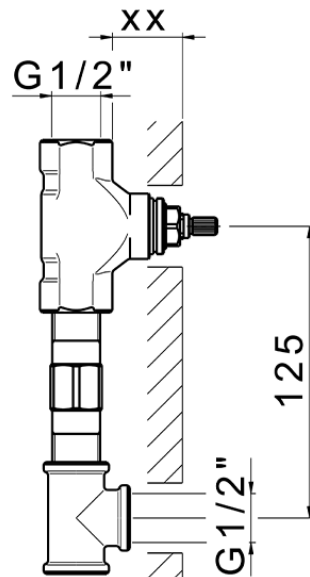

Serie's code	Size XX
CX 1351	20-35
CF 1351	20-35
CX 0331	20-35
CF 0331	20-35
CX 0200	20-35
CF 0200	20-35
BA 1351	20-35
GS 1351	20-35
GL 1351	20-35
MN 1351	20-35
LN 1351	20-35
LV 1351	33-48
LY 1351	33-48
CU 1351	33-48
SM 1351	30-45
AA 1351	10-30
AC 1351	10-30
AR 1351	15-25
PZ 1351	10-30
RG 1351	10-30
TS 1351	10-30
VT 1351	10-30
CS 1351	10-30
WA 1351	45-68
X1 1351	33-45
X2 1351	33-45
X3 1351	33-45
X4 1351	33-45
X5 1351	33-45
RI 1351	20-35
RM 1351	20-35

ZB033510

<https://en.huberitalia.com/concealed-washbasin-mixer-concealed-zb033510>

2025-01-15