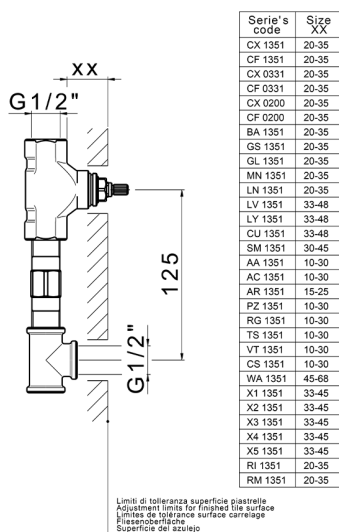

### CHARACTERISTICS

Installation **Concealed**

Required concealed parts **ZB033510**

## Concealed washbasin mixer CONCEALED\_ZB033510

MODEL **ZB033510**

Concealed washbasin mixer, with two right headvalves

AVAILABLE FINISHINGS

CHARACTERISTICS

Concealed **1**

2025-01-15