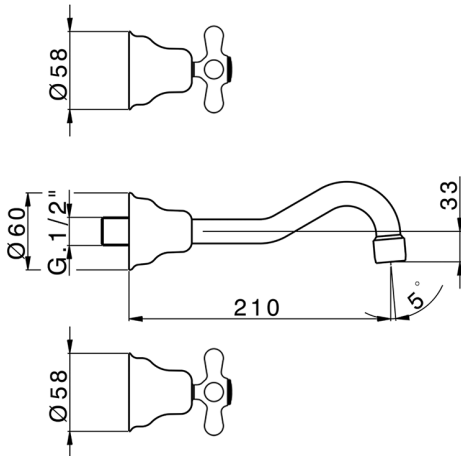

## Exposed part for concealed washbasin mixer CROISSETTE\_CS013510

MODEL **CS013510**

Exposed part for concealed washbasin mixer, without concealed part, for item ZB033510

### CHARACTERISTICS

Installation **Concealed**

Required concealed parts **ZB033510**

## Concealed washbasin mixer CONCEALED\_ZB033510

MODEL **ZB033510**

Concealed washbasin mixer, with two right headvalves

AVAILABLE FINISHINGS

CHARACTERISTICS

Concealed **1**

2025-01-15