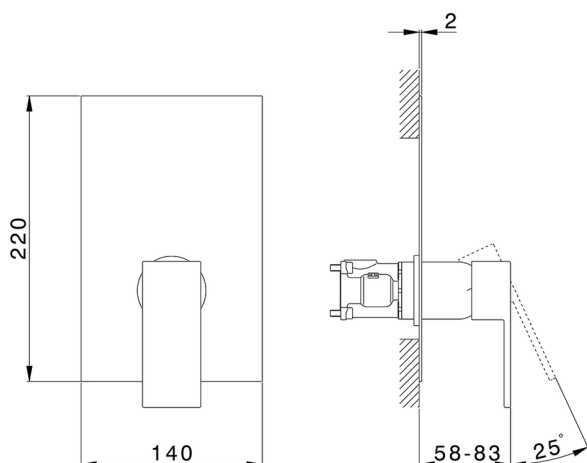

Exposed part for Single Lever One Box Valve ONE BOX_NE0BM010

MODEL **NE0BM010**

Exposed part for Single Lever One Box Valve, 1 Outlet, Minimum depth of installation: 67 mm, without concealed part, for items ZB00B030-ZB00B031

AVAILABLE FINISHINGS

-  **21** 21 Chrome
-  **2F** 2F Brushed Nickel
-  **40** 40 Matt Black
-  **4Q** 4Q Matt White

CHARACTERISTICS

Cartridge Spare Parts **ZZ97179000**
35 mm Cartridge
 Installation **Concealed**
 Required concealed parts **ZB00B031**
ZB00B030