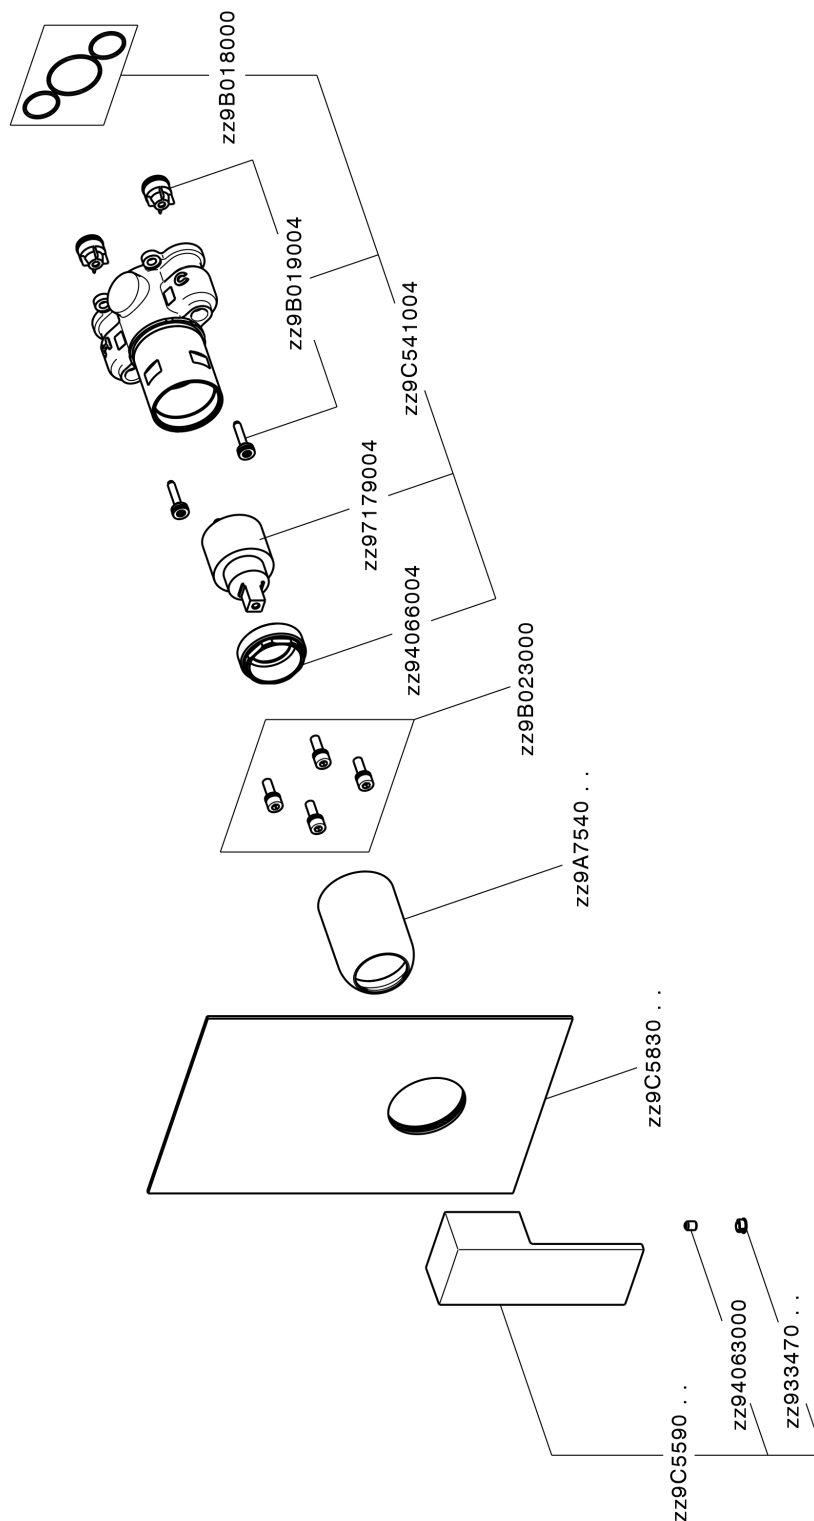

Exposed part for Single Lever One Box Valve ONE BOX_NE0BM010

MODEL **NE0BM010**

Exposed part for Single Lever One Box Valve, 1 Outlet, Minimum depth of installation: 67 mm, without concealed part, for items ZB00B030-ZB00B031

AVAILABLE FINISHINGS

-  **21** 21 Chrome
-  **2F** 2F Brushed Nickel
-  **40** 40 Matt Black
-  **4Q** 4Q Matt White

CHARACTERISTICS

Cartridge Spare Parts **ZZ97179000**
35 mm Cartridge
 Installation **Concealed**
 Required concealed parts **ZB00B031**
ZB00B030

Exposed part for Single Lever One Box Valve ONE BOX_NE0BM010

NE0BM010

<https://en.huberitalia.com/exposed-part-for-single-lever-one-box-valve-one-box-ne0bm010>

One Box Universal Concealed Part ONE BOX_ZB00B031

MODEL **ZB00B031**

One Box Universal Concealed Part, for 1 or 2 or 3 outlet thermostatic or single lever, without trim kit, with noise reducers, with sealing gasket

AVAILABLE FINISHINGS

04 04 Without finishing