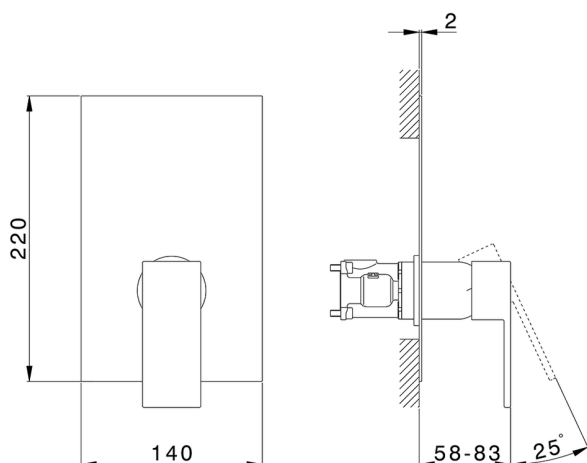

## Exposed part for Single Lever One Box Valve ONE BOX\_NE0BM010

MODEL **NE0BM010**

Exposed part for Single Lever One Box Valve, 1 Outlet, Minimum depth of installation: 67 mm, without concealed part, for items ZB00B030-ZB00B031

### CHARACTERISTICS

Cartridge Spare Parts **ZZ97179000**  
**35 mm Cartridge**  
 Installation **Concealed**  
 Required concealed parts **ZB00B031**  
**ZB00B030**