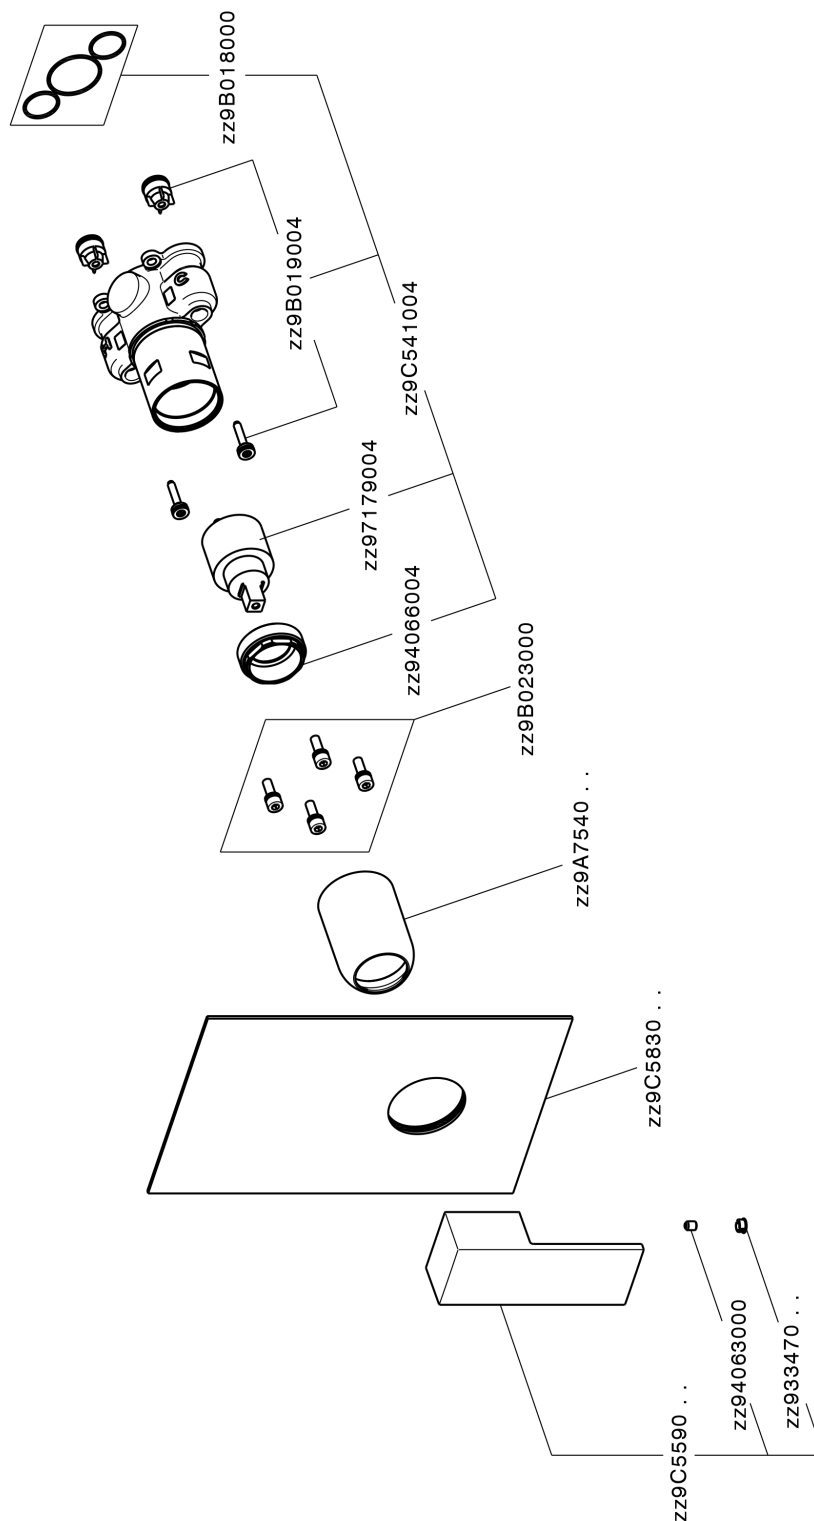

## Exposed part for Single Lever One Box Valve ONE BOX\_NE0BM010

MODEL **NE0BM010**

Exposed part for Single Lever One Box Valve, 1 Outlet, Minimum depth of installation: 67 mm, without concealed part, for items ZB00B030-ZB00B031

### CHARACTERISTICS

Cartridge Spare Parts **ZZ97179000**  
**35 mm Cartridge**  
 Installation **Concealed**  
 Required concealed parts **ZB00B031**  
**ZB00B030**

## Exposed part for Single Lever One Box Valve ONE BOX\_NE0BM010

NE0BM010

<https://en.huberitalia.com/exposed-part-for-single-lever-one-box-valve-one-box-ne0bm010>