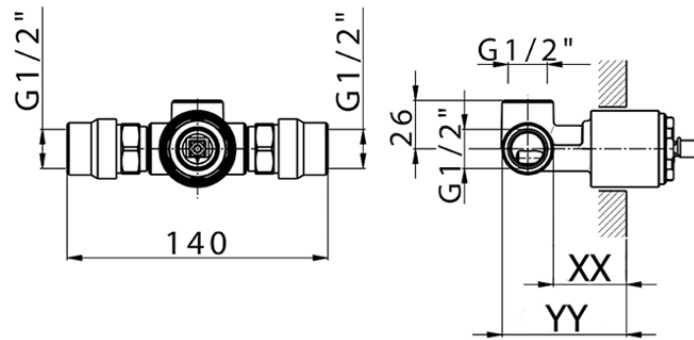

Concealed single lever shower mixer CONCEALED_ZB005301

Piastra/Plate/Plaque/Platte/Placa

2-3mm: XX 27-47 YY 54-74

10mm: XX 16-40 YY 43-68