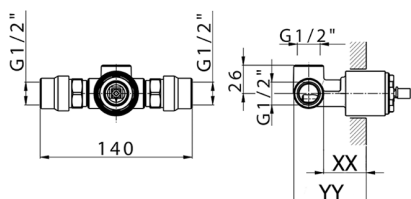

Concealed single lever shower mixer CONCEALED_ZB005301

MODEL **ZB005301**

Concealed single lever shower mixer, 1/2" concealed shower, without trim kit, with noise reducers

AVAILABLE FINISHINGS

 **04** 04 Without finishing

CHARACTERISTICS

Installation	Concealed
Cartridge Spare Parts	ZZ94035000
35 mm Cartridge	
Concealed	1

Piastra/Plate/Plaque/Platte/Placa
 2-3mm: XX 27-47 YY 54-74
 10mm: XX 16-40 YY 43-68

2024-11-15