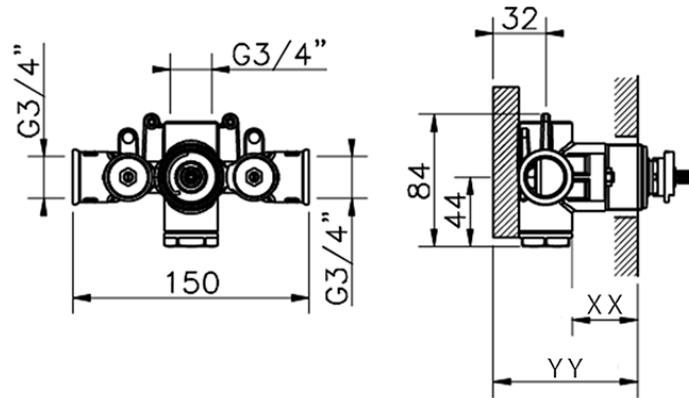

## 3/4" Concealed thermostatic shower valve CONCEALED\_ZB007220

Piastra/Plate/Plaque/Platte/Placa

2-3mm: XX 25-40 YY 76-91

10mm: XX 16-31 YY 65-80