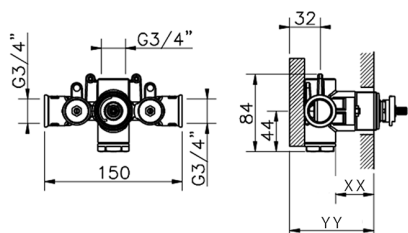

## 3/4" Concealed thermostatic shower valve CONCEALED\_ZB007220

MODEL **ZB007220**

3/4" Concealed thermostatic shower valve, without Stopvalve, without trim kit

AVAILABLE FINISHINGS

**04** 04 Without finishing

CHARACTERISTICS

Installation	<b>Concealed</b>
Cartridge Spare Parts	<b>23.51A.HF</b>
<b>HF Thermostatic Valve</b>	
Concealed	<b>1</b>

Piastra/Plate/Plaque/Platte/Placa  
 2-3mm: XX 25-40 YY 76-91  
 10mm: XX 16-31 YY 65-80