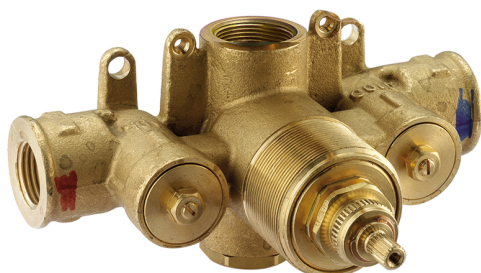

## 3/4" Concealed thermostatic shower valve CONCEALED\_ZB007220

MODEL **ZB007220**

3/4" Concealed thermostatic shower valve, without Stopvalve, without trim kit

AVAILABLE FINISHINGS

**04** 04 Without finishing

CHARACTERISTICS

Installation	<b>Concealed</b>
Cartridge Spare Parts	<b>23.51A.HF</b>
<b>HF Thermostatic Valve</b>	
Concealed	<b>1</b>

Piastra/Plate/Plaque/Platte/Placa  
 2-3mm: XX 25-40 YY 76-91  
 10mm: XX 16-31 YY 65-80

### Thermostatic

The Huber thermostatic is your personal water manager, helping you to handle, control and save water and energy.

2024-09-19