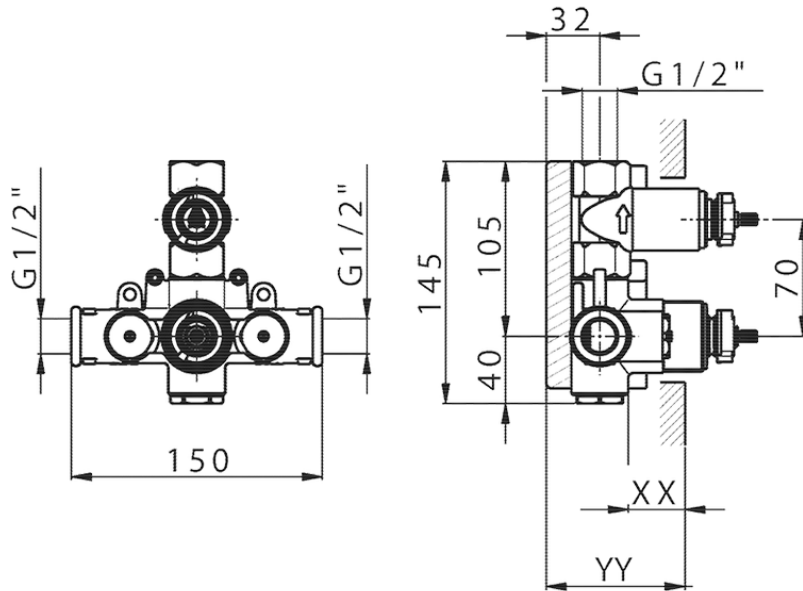

## 1-outlet Concealed thermostatic shower valve CONCEALED\_ZB007300

Piastra/Plate/Plaque/Platte/Placa  
 2-3mm: XX 25-40 YY 76-91  
 10 mm: XX 16-31 YY 65-80

ZB007300

<https://en.huberitalia.com/1-outlet-concealed-thermostatic-shower-valve-concealed-zb007300>