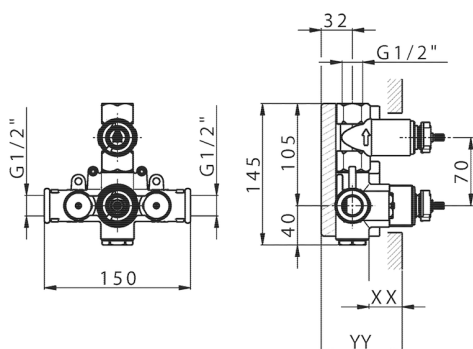

1-outlet Concealed thermostatic shower valve CONCEALED_ZB007300

MODEL **ZB007300**

1-Outlet Concealed thermostatic shower mixer, Stopvalve, without trim kit

AVAILABLE FINISHINGS

CHARACTERISTICS

Installation **Concealed**

Cartridge Spare Parts **24.04A.PP**

8x20 Plus P Thermostatic Valve

Concealed **1**

Piastra/Plate/Plaque/Platte/Placa

2-3mm: XX 25-40 YY 76-91

10 mm: XX 16-31 YY 65-80

Thermostatic

The Huber thermostatic is your personal water manager, helping you to handle, control and save water and energy.