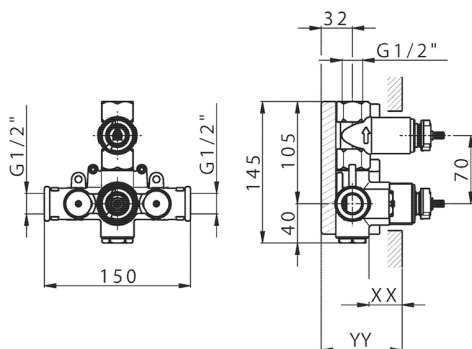

## 1-outlet Concealed thermostatic shower valve CONCEALED\_ZB007300

MODEL **ZB007300**

1-Outlet Concealed thermostatic shower mixer, Stopvalve, without trim kit

AVAILABLE FINISHINGS

CHARACTERISTICS

Installation	<b>Concealed</b>
Cartridge Spare Parts	<b>24.04A.PP</b>
<b>8x20 Plus P Thermostatic Valve</b>	
Concealed	<b>1</b>

Piastra/Plate/Plaque/Platte/Placa

2-3mm: XX 25-40 YY 76-91

10 mm: XX 16-31 YY 65-80