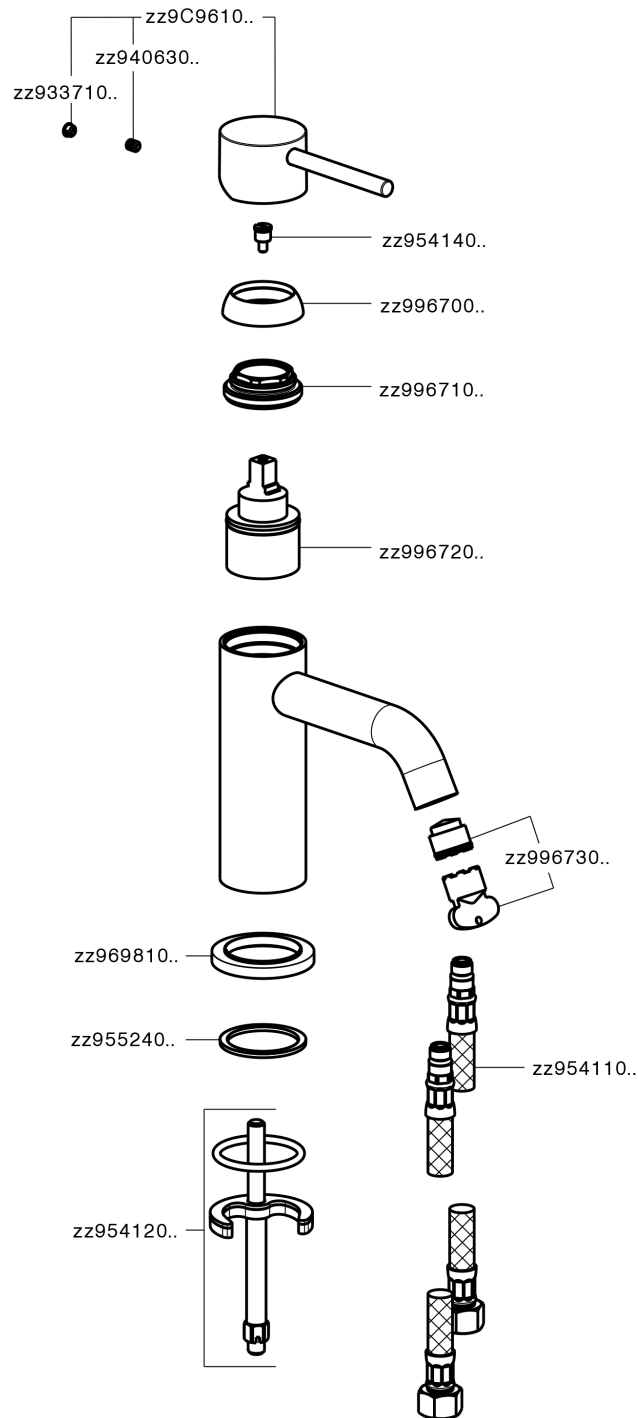

## Single lever washbasin mixer K2\_K2000540

K2000540

<https://en.huberitalia.com/single-lever-washbasin-mixer-k2-k2000540>

2025-04-08