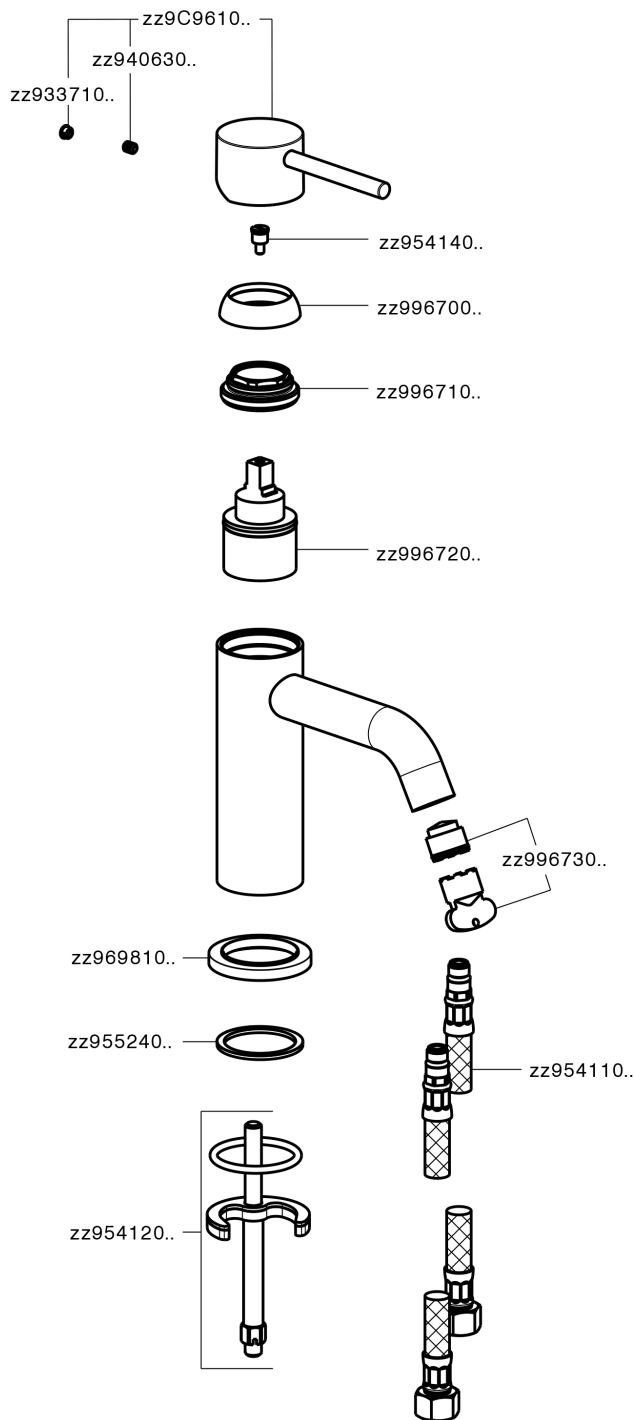

## Single lever washbasin mixer K2\_K2000540

K2000540

<https://en.huberitalia.com/single-lever-washbasin-mixer-k2-k2000540>

2025-04-08