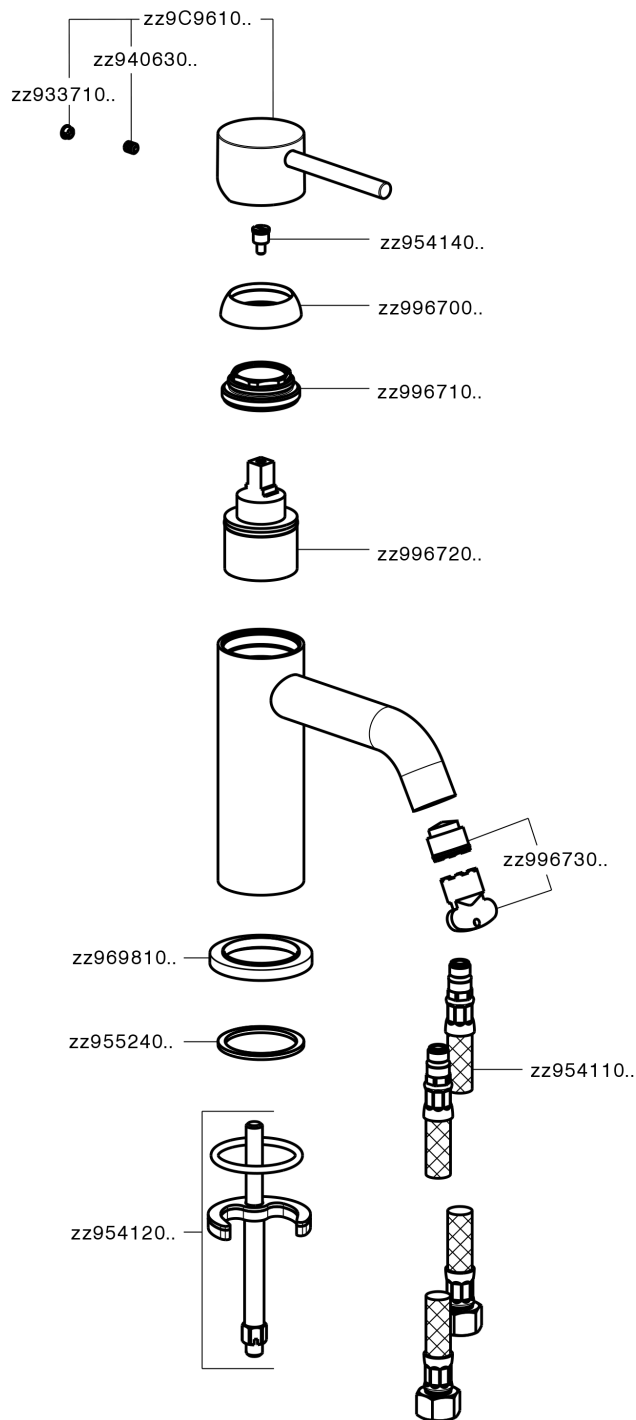

## Single lever washbasin mixer K2\_K2000540

K2000540

<https://en.huberitalia.com/single-lever-washbasin-mixer-k2-k2000540>

2025-04-08