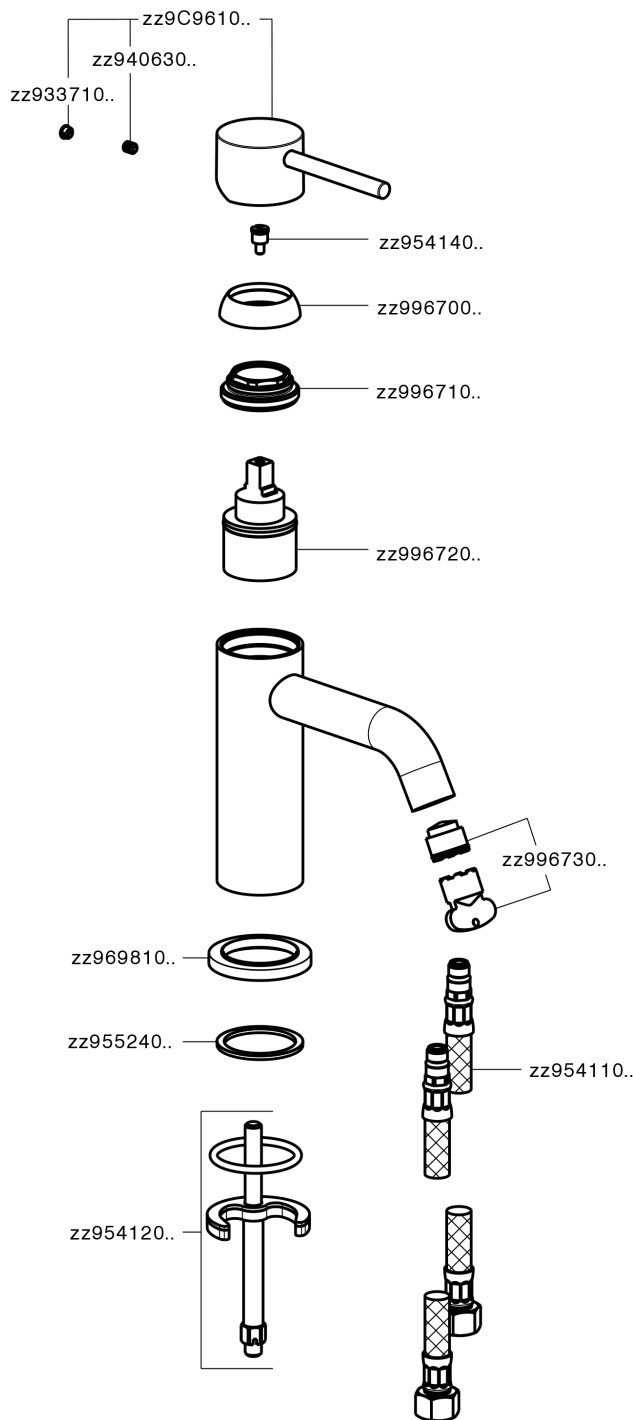

Single lever washbasin mixer K2_K2000540

K2000540

<https://en.huberitalia.com/single-lever-washbasin-mixer-k2-k2000540>

2025-04-14