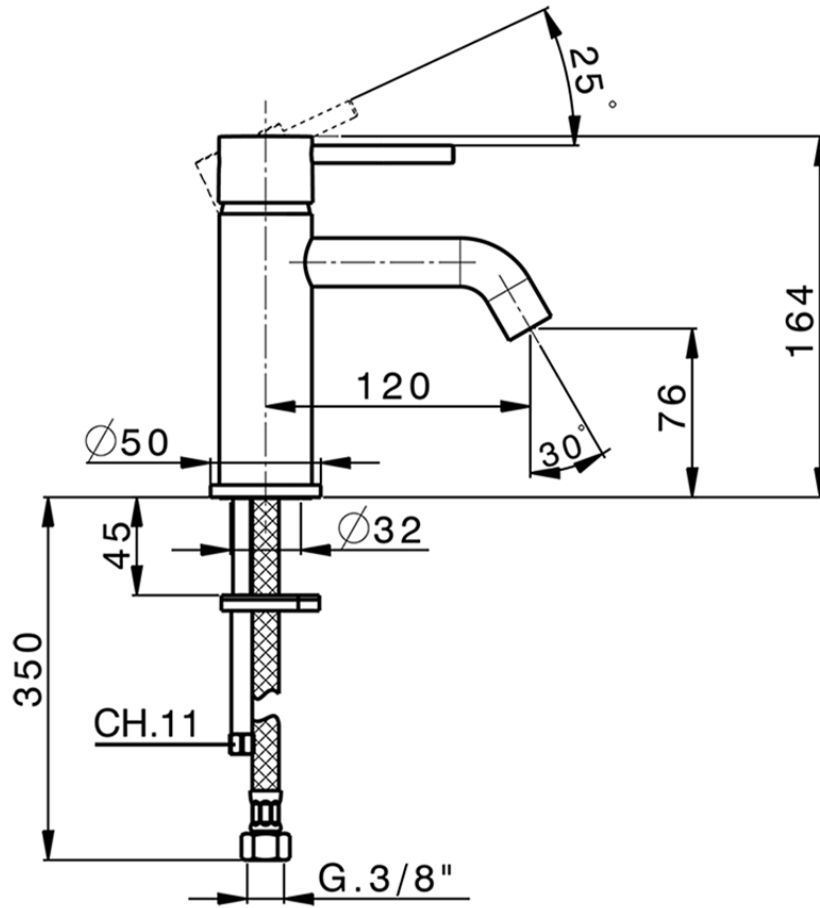

Single lever washbasin mixer K2_K2000540

K2000540

<https://en.huberitalia.com/single-lever-washbasin-mixer-k2-k2000540>

2025-04-24