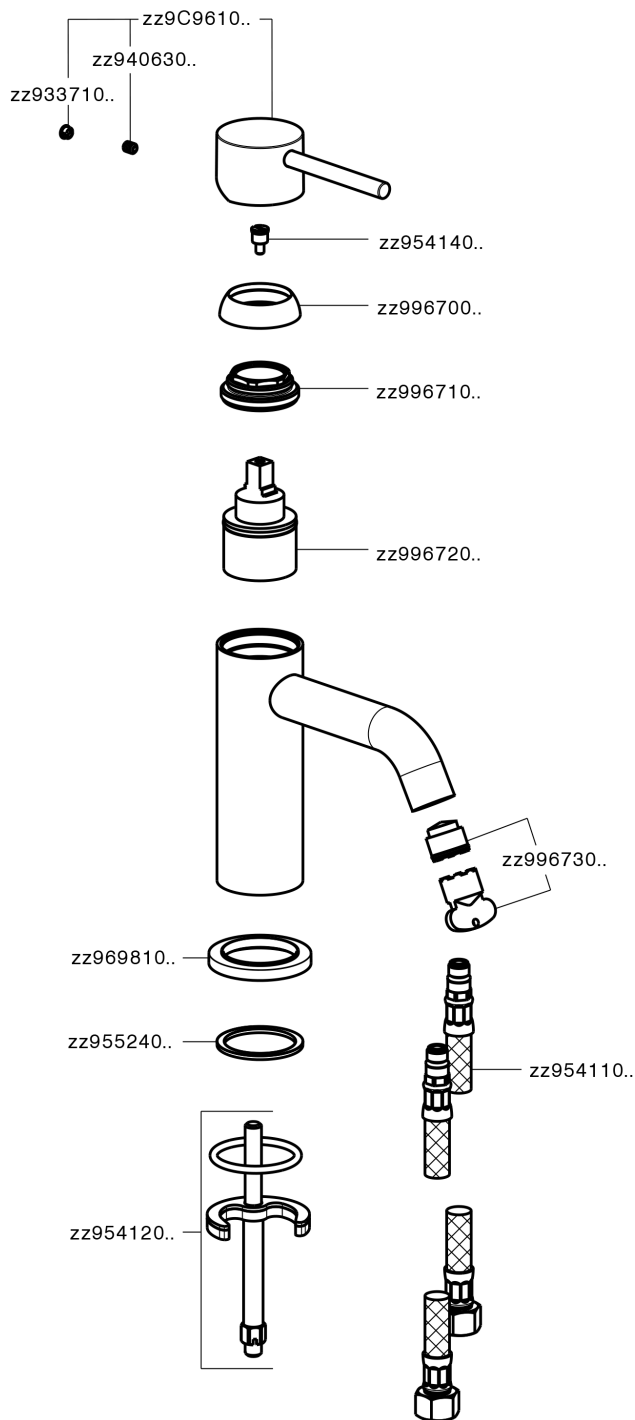

Single lever washbasin mixer K2_K2000540

K2000540

<https://en.huberitalia.com/single-lever-washbasin-mixer-k2-k2000540>

2025-04-03