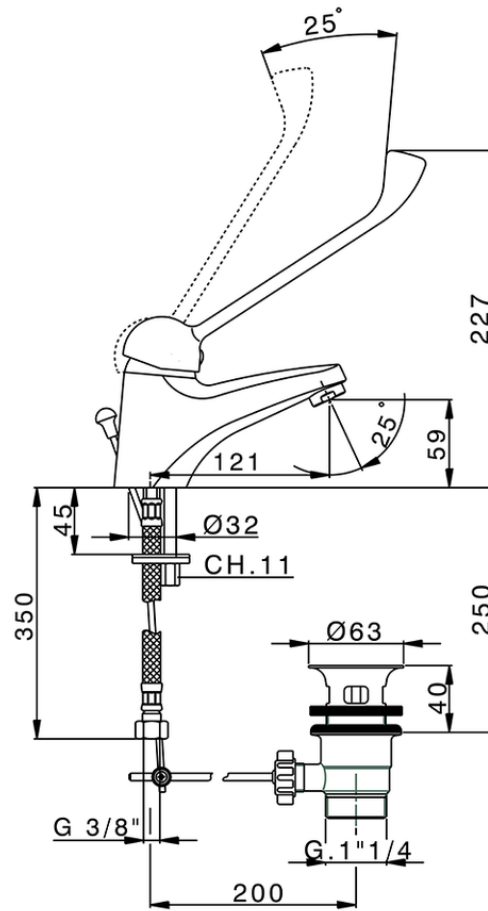

Single lever washbasin mixer COMMUNITY_BN000510

BN000510

<https://en.huberitalia.com/single-lever-washbasin-mixer-community-bn000510>

2024-12-18