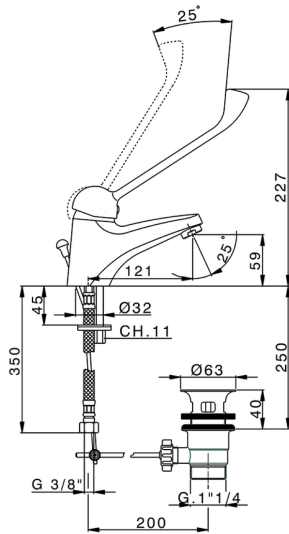

Single lever washbasin mixer **COMMUNITY_BN000510**

MODEL **BN000510**

Single lever washbasin mixer, with 1"1/4 automatic pop up waste, G.3/8" stainless steel flexible hoses

AVAILABLE FINISHINGS

21 21 Chrome

CHARACTERISTICS

Cartridge Spare Parts **ZZ95273000**

40 mm Cartridge

2024-12-18