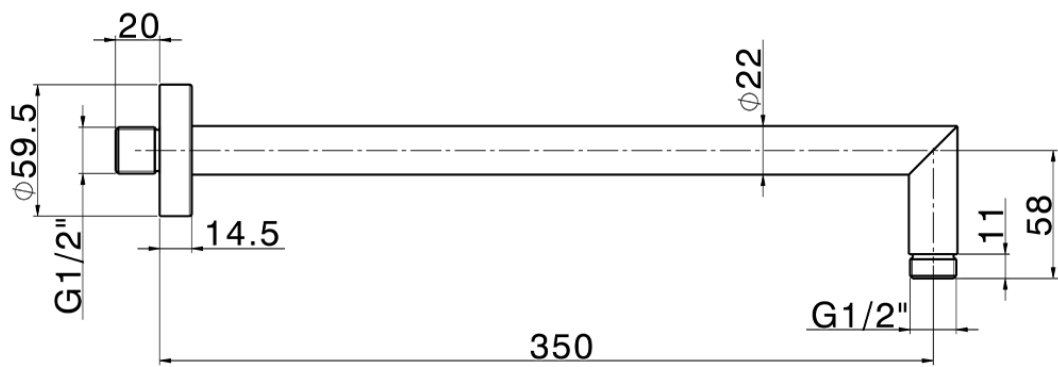

Shower arm SHOWER_SS013380

SS013380

<https://en.huberitalia.com/shower-arm-shower-ss013380>

2025-02-11