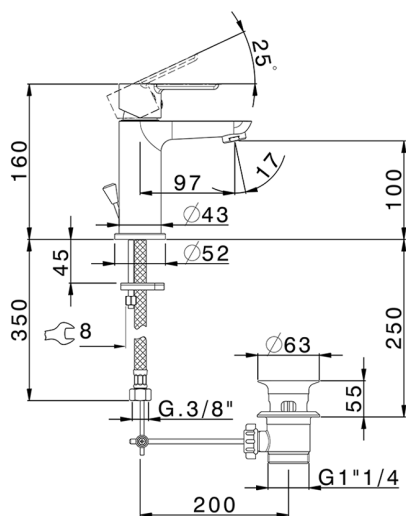

Single lever washbasin mixer

MODEL **ZR000514**

Single lever washbasin mixer, with automatic 1"1/4 automatic pop-up waste, G.3/8" stainless steel flexible hoses

AVAILABLE FINISHINGS

CHARACTERISTICS

Cartridge Spare Parts **ZZ99750000**

35 mm Cartridge

2024-11-21