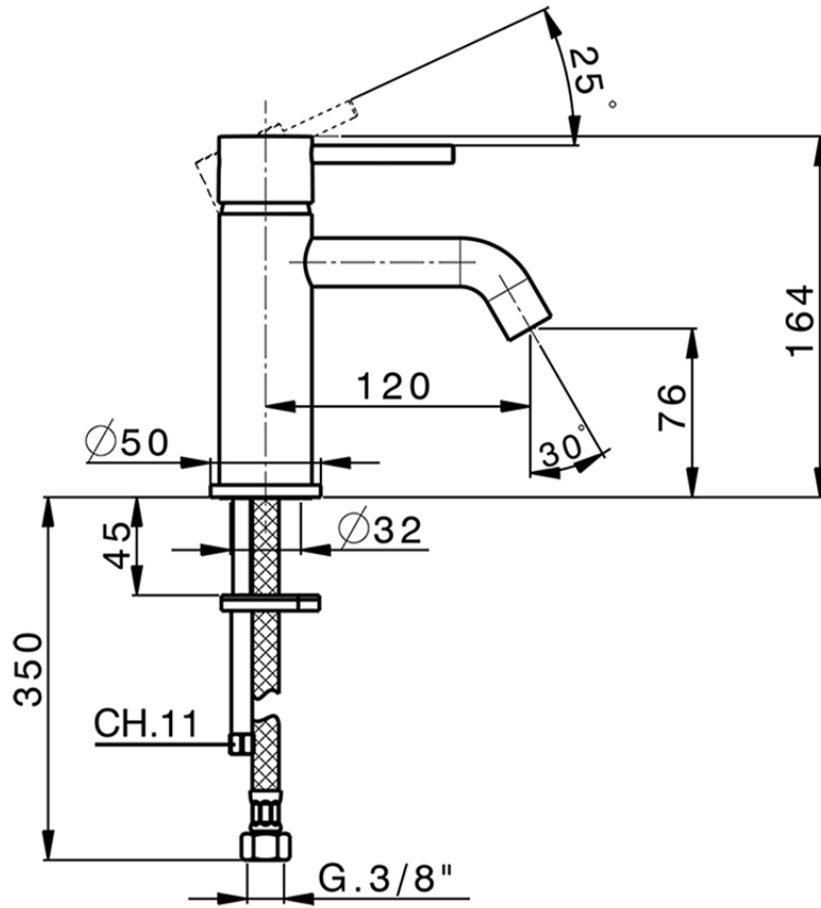

Single lever washbasin mixer K2_K2000540

K2000540

<https://en.huberitalia.com/single-lever-washbasin-mixer-k2-k2000540>

2024-12-19