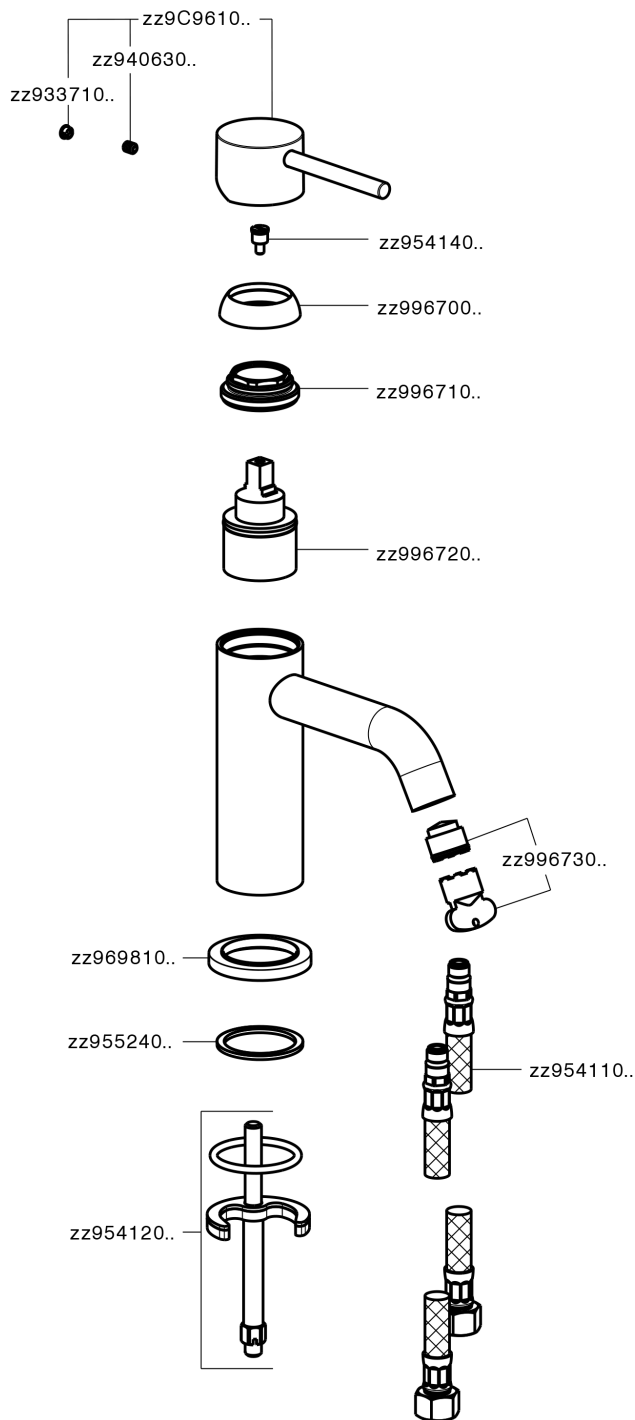

Single lever washbasin mixer K2_K2000540

K2000540

<https://en.huberitalia.com/single-lever-washbasin-mixer-k2-k2000540>

2024-12-19