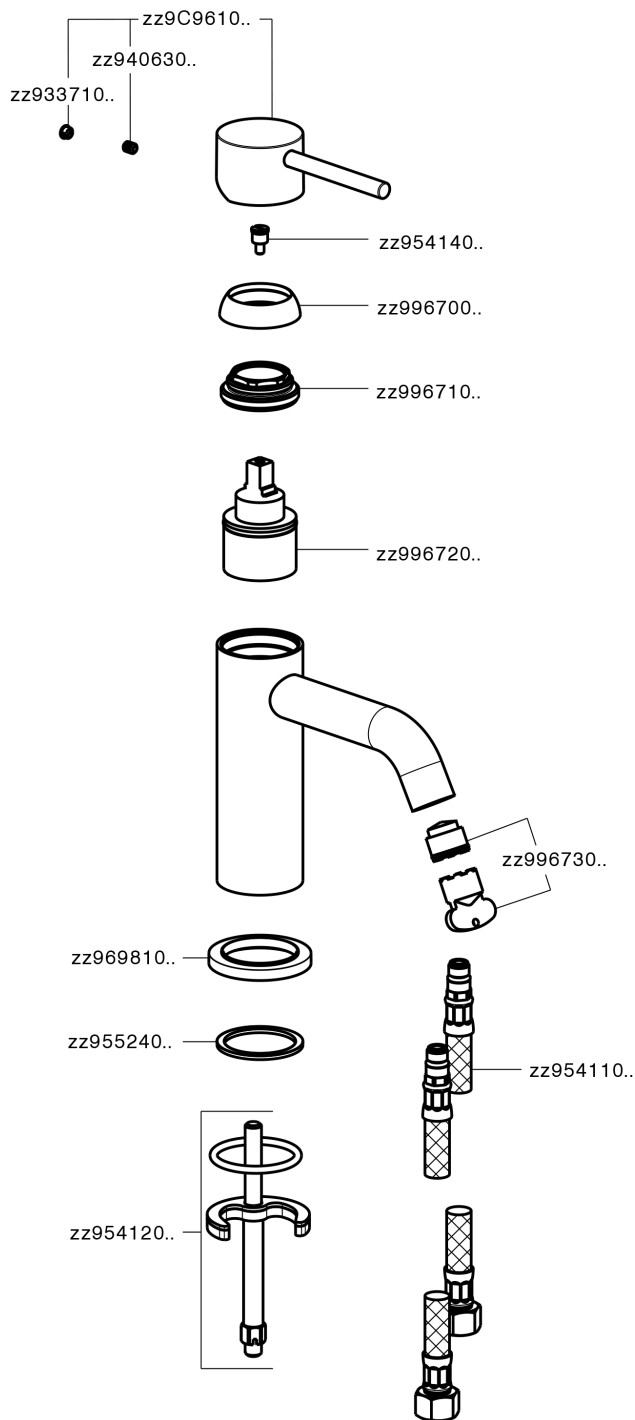

Single lever washbasin mixer K2_K2000540

MODEL **K2000540**

Single lever washbasin mixer, without waste, G.3/8" stainless steel flexible hoses

AVAILABLE FINISHINGS

-  **21** 21 Chrome
-  **26** 26 Old Copper
-  **2F** 2F Brushed Nickel
-  **2W** 2W Brushed Gold
-  **40** 40 Matt Black
-  **4Q** 4Q Matt White

CHARACTERISTICS

Cartridge Spare Parts **ZZ99672000**

35 mm Cartridge

EcoStop

EcoStop feature limits water flow to approximately 50% of maximum output with one point of resistance on setting. Push slightly past the middle stop only when full water output is required. This will save water up to 50%.

Single lever washbasin mixer K2_K2000540

K2000540

<https://en.huberitalia.com/single-lever-washbasin-mixer-k2-k2000540>

2024-12-19