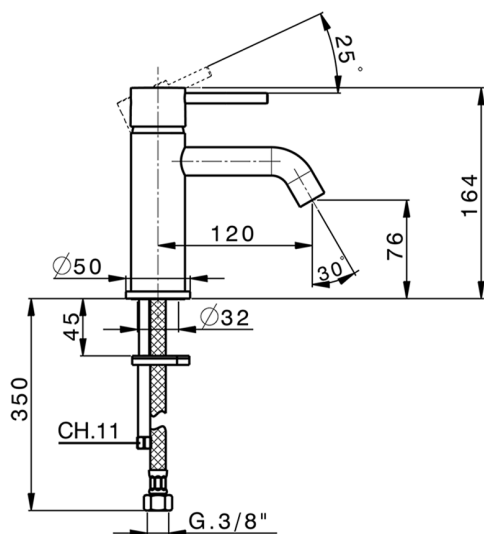

Single lever washbasin mixer K2_K2000540

MODEL **K2000540**

Single lever washbasin mixer, without waste, G.3/8" stainless steel flexible hoses

AVAILABLE FINISHINGS

-  **21** 21 Chrome
-  **26** 26 Old Copper
-  **2F** 2F Brushed Nickel
-  **2W** 2W Brushed Gold
-  **40** 40 Matt Black
-  **4Q** 4Q Matt White

CHARACTERISTICS

Cartridge Spare Parts **ZZ99672000**

35 mm Cartridge

EcoStop

EcoStop feature limits water flow to approximately 50% of maximum output with one point of resistance on setting. Push slightly past the middle stop only when full water output is required. This will save water up to 50%.

Single lever washbasin mixer K2_K2000540

K2000540

<https://en.huberitalia.com/single-lever-washbasin-mixer-k2-k2000540>

2024-12-19