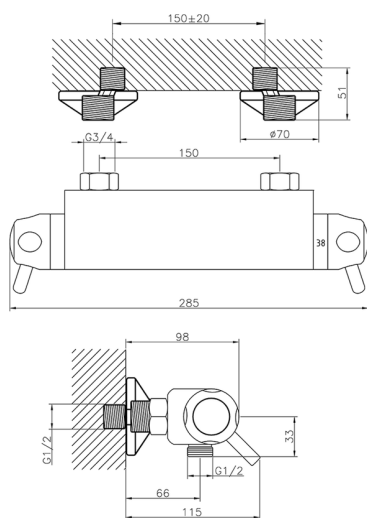

## Thermostatic shower mixer CLINIC&TECHNICAL\_CPT01010

MODEL **CPT01010**

Thermostatic shower mixer, without shower set, 1/2" M flexible connection

AVAILABLE FINISHINGS

**21** 21 Chrome

CHARACTERISTICS

Cartridge Spare Parts **24.02AB.PL**

**12x32 Plus Thermostatic Valve**