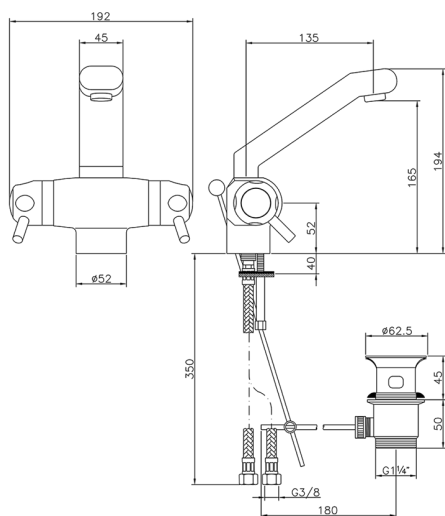

Thermostatic

The Huber thermostatic is your personal water manager, helping you to handle, control and save water and energy.

2026-04-08