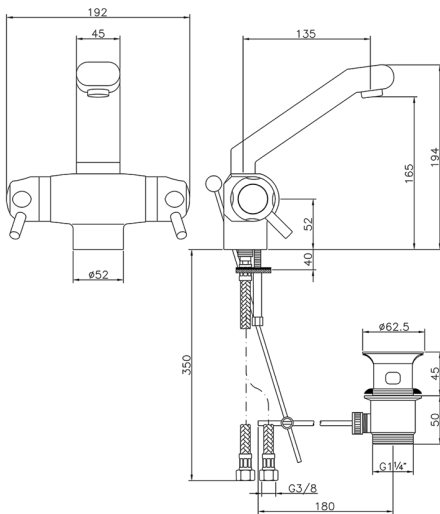

Thermostatic

The Huber thermostatic is your personal water manager, helping you to handle, control and save water and energy.

2026-06-13