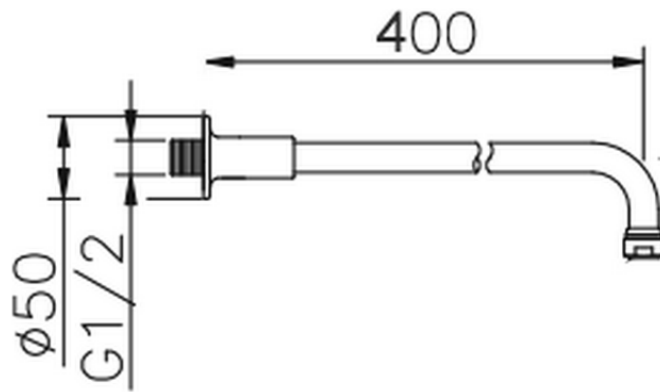

Shower arm VT-CS SHOWER_05.BD.02H.

05.BD.02H.

<https://en.huberitalia.com/shower-arm-vt-cs-shower-05-bd-02h>

2024-12-19