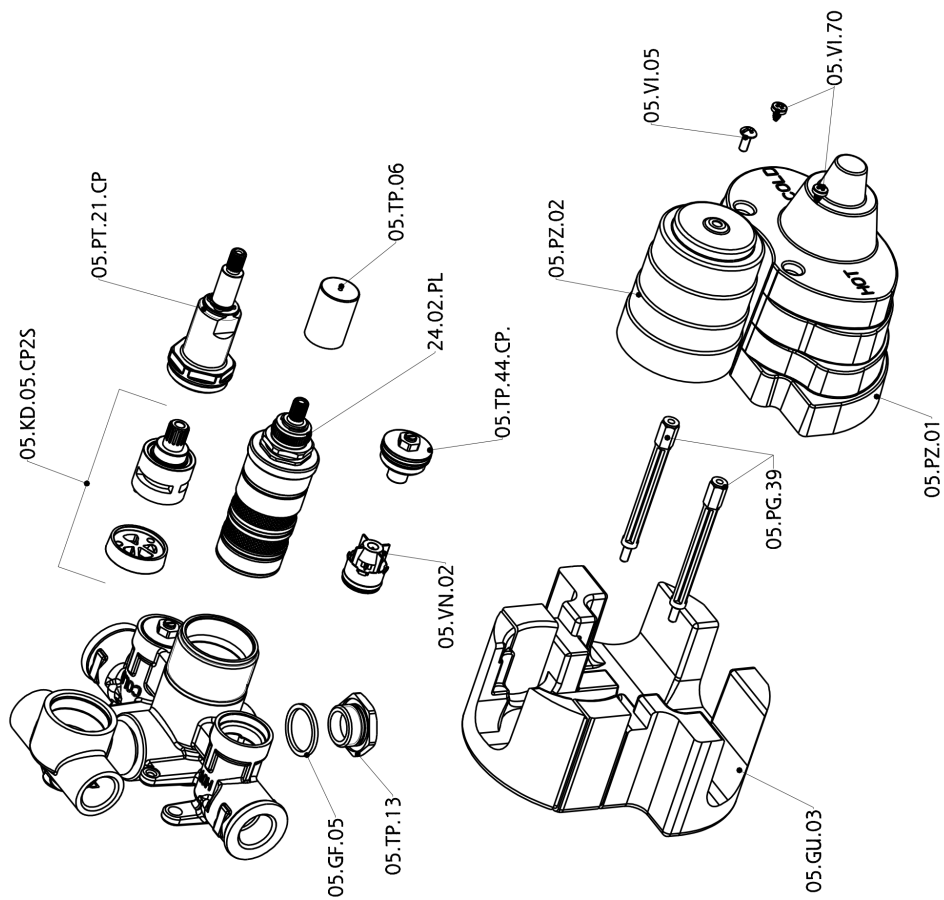

Exposed part for con.thermo.shower valve, 2-outlet H2_H2018100

H2018100

<https://en.huberitalia.com/exposed-part-for-con-thermo-shower-valve-2-outlet-h2-h2018100>

2-outlet Concealed thermostatic shower valve CONCEALED_ZB018101

ZB018101

<https://en.huberitalia.com/2-outlet-concealed-thermostatic-shower-valve-concealed-zb018101>

2026-04-05