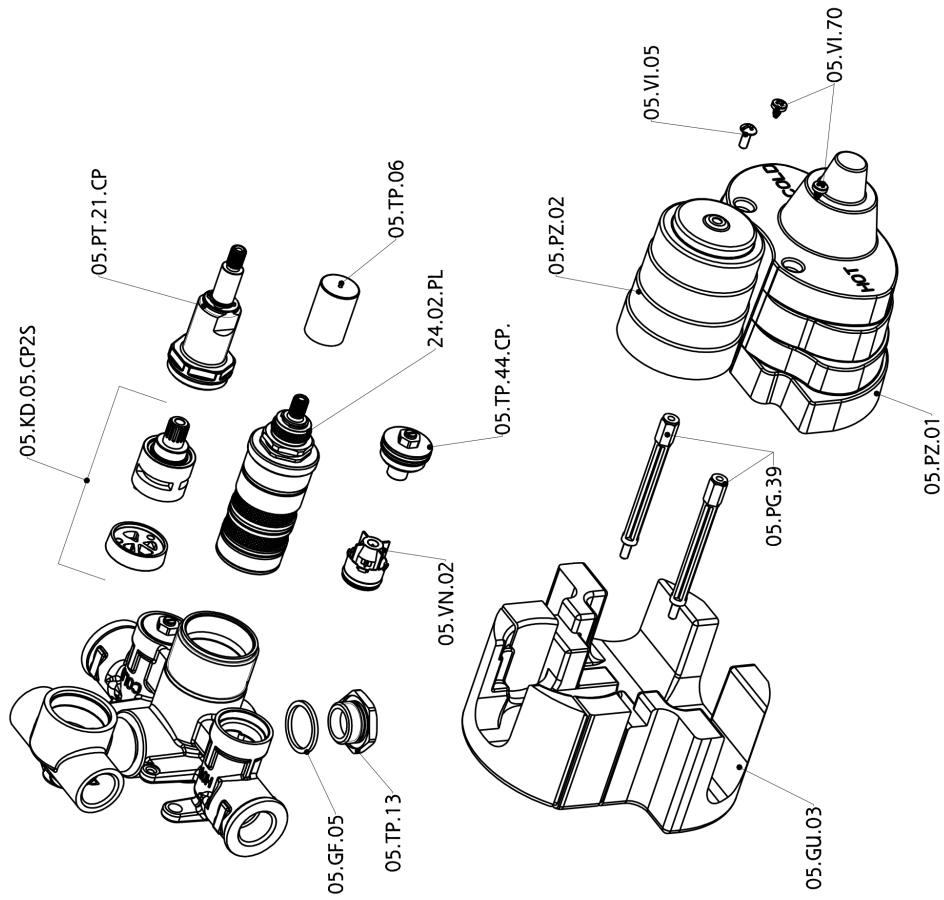

Exposed part for con.thermo.shower valve, 2-outlet H2_H2018100

H2018100

<https://en.huberitalia.com/exposed-part-for-con-thermo-shower-valve-2-outlet-h2-h2018100>

2-outlet Concealed thermostatic shower valve CONCEALED_ZB018101

ZB018101

<https://en.huberitalia.com/2-outlet-concealed-thermostatic-shower-valve-concealed-zb018101>

2026-06-16