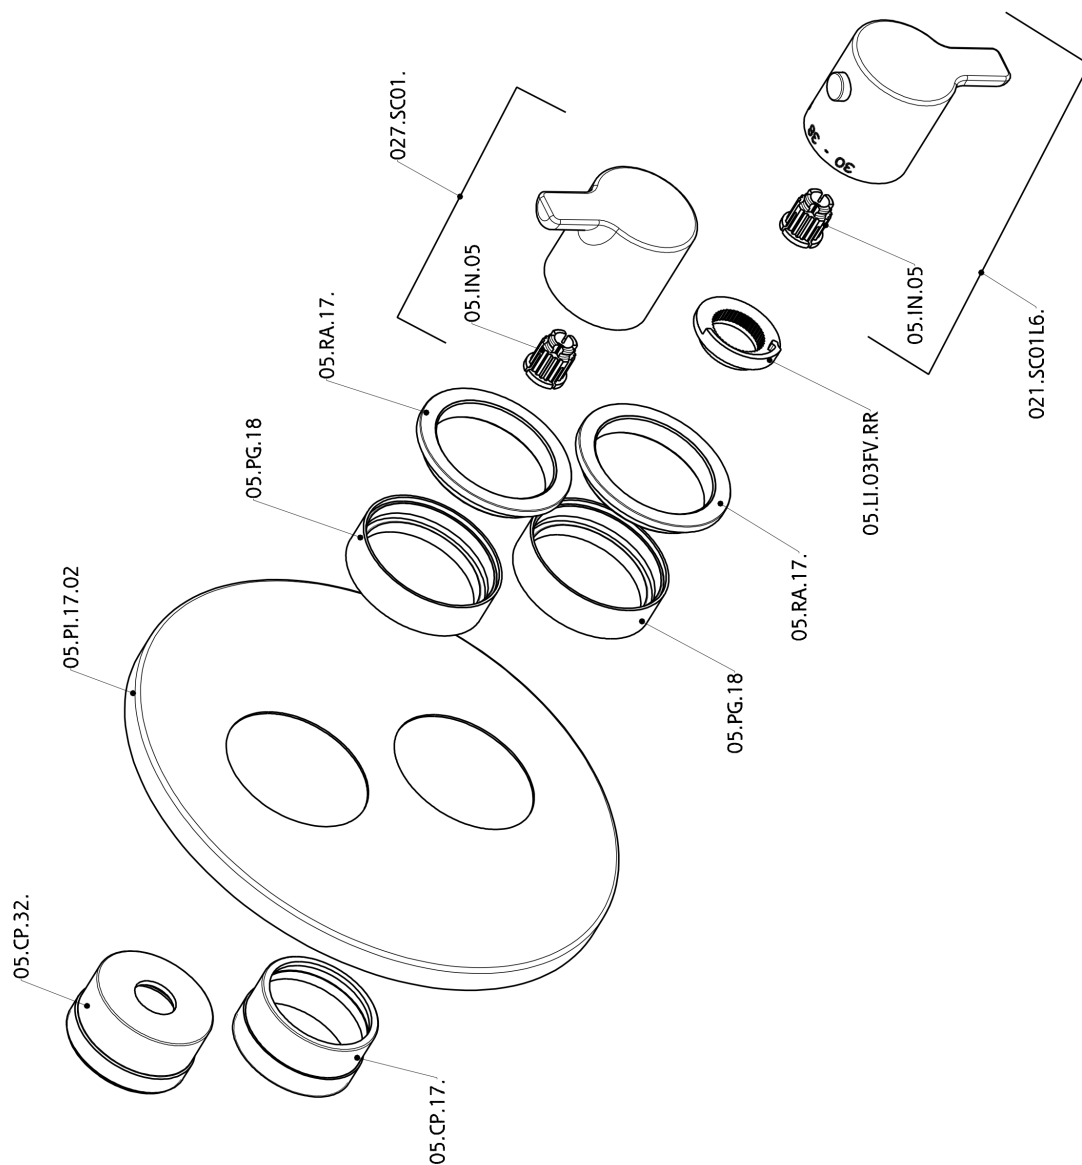

Exposed part for con.thermo.shower valve, 2-outlet H2_H2018100

H2018100

<https://en.huberitalia.com/exposed-part-for-con-thermo-shower-valve-2-outlet-h2-h2018100>

2-outlet Concealed thermostatic shower valve CONCEALED_ZB018101

ZB018101

<https://en.huberitalia.com/2-outlet-concealed-thermostatic-shower-valve-concealed-zb018101>

2026-04-05