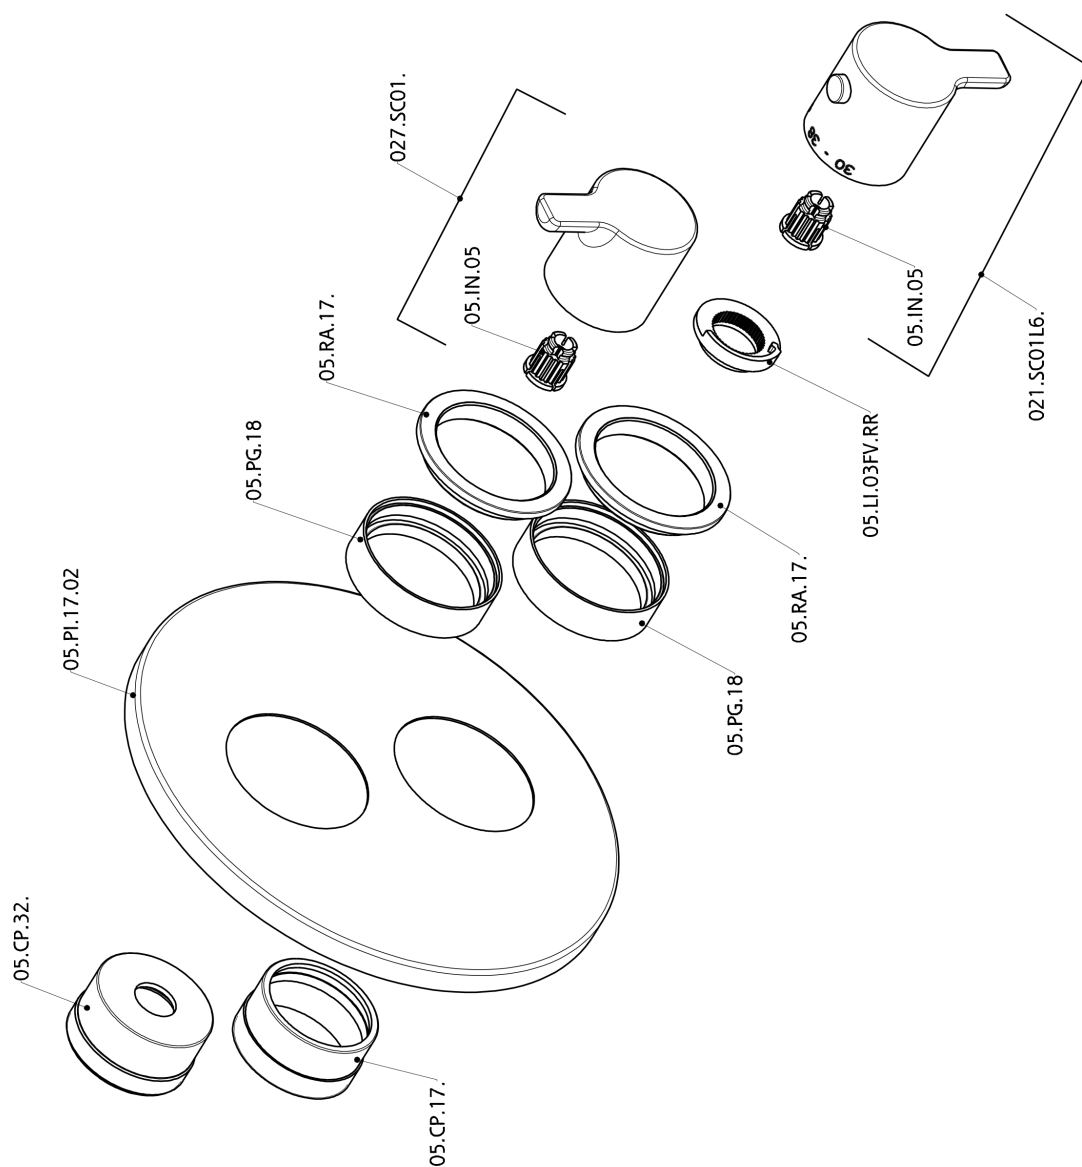

Exposed part for con.thermo.shower valve, 2-outlet H2_H2018100

H2018100

<https://en.huberitalia.com/exposed-part-for-con-thermo-shower-valve-2-outlet-h2-h2018100>

2-outlet Concealed thermostatic shower valve CONCEALED_ZB018101

ZB018101

<https://en.huberitalia.com/2-outlet-concealed-thermostatic-shower-valve-concealed-zb018101>

2026-06-16