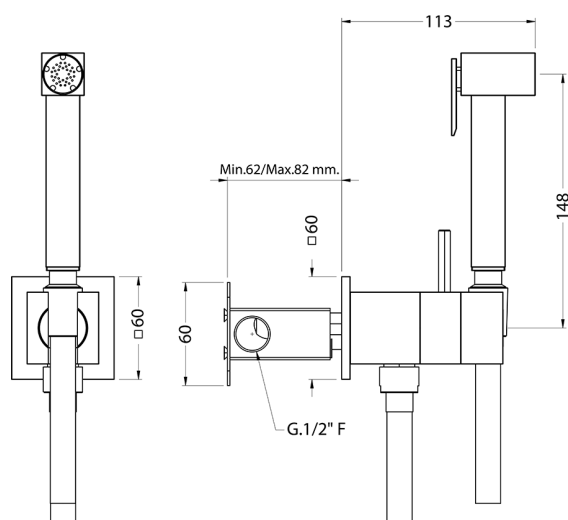

## Bidet handshower set HYGENIC SHOWERS\_EG007945

MODEL **EG007945**

Bidet handshower set, square wall bracket, gradual mixing of hot&cold water, with concealed part, Brass Bidet handshower - 120 cm PVC flexible hose

AVAILABLE FINISHINGS

CHARACTERISTICS

**Bidet handshower**