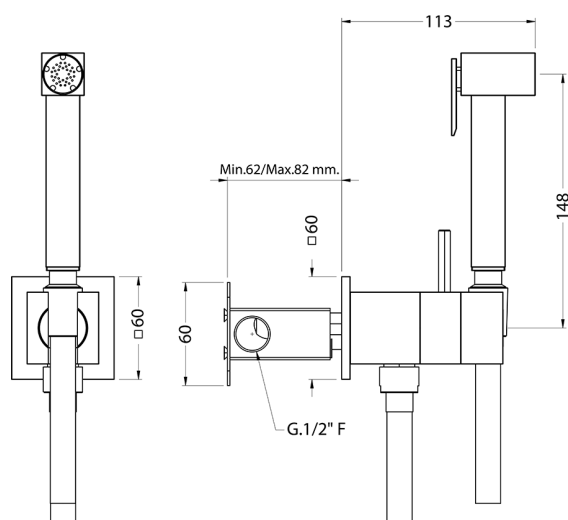

Bidet handshower set HYGENIC SHOWERS_EG007945

MODEL **EG007945**

Bidet handshower set, square wall bracket, gradual mixing of hot&cold water, with concealed part, Brass Bidet handshower - 120 cm PVC flexible hose

AVAILABLE FINISHINGS

CHARACTERISTICS

Bidet handshower

MixedWater

The Huber Mixed Water system enables the gradual mixing of hot and cold water.

2026-05-30