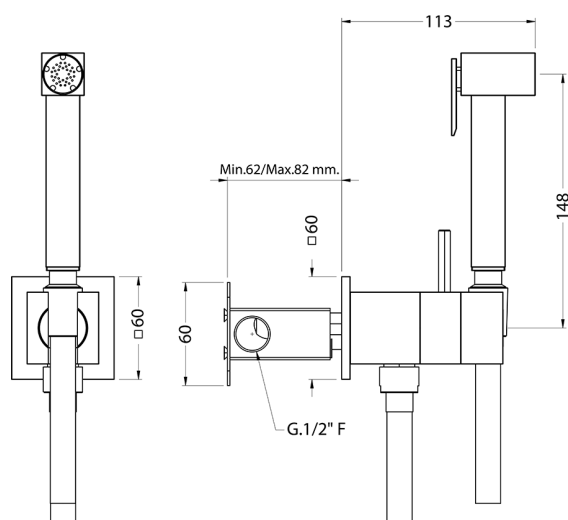

Bidet handshower set HYGENIC SHOWERS_EG007945

MODEL **EG007945**

Bidet handshower set, square wall bracket, gradual mixing of hot&cold water, with concealed part, Brass Bidet handshower - 120 cm PVC flexible hose

AVAILABLE FINISHINGS

CHARACTERISTICS

Bidet handshower

MixedWater

The Huber Mixed Water system enables the gradual mixing of hot and cold water.

2026-06-26