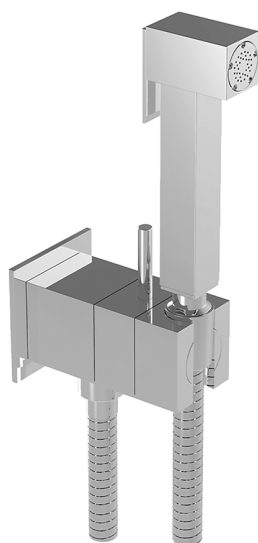

Bidet handshower set HYGENIC SHOWERS_EG007945

MODEL **EG007945**

Bidet handshower set, square wall bracket, gradual mixing of hot&cold water, with concealed part, Brass Bidet handshower - 120 cm PVC flexible hose

AVAILABLE FINISHINGS

CHARACTERISTICS

Bidet handshower

MixedWater

The Huber Mixed Water system enables the gradual mixing of hot and cold water.

2026-05-30