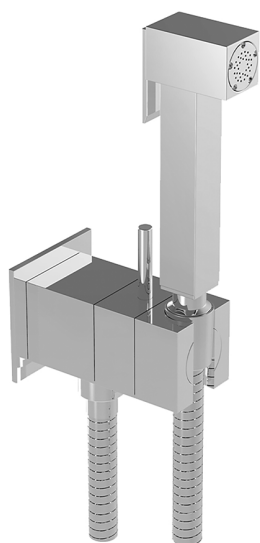

## Bidet handshower set HYGENIC SHOWERS\_EG007945

MODEL **EG007945**

Bidet handshower set, square wall bracket, gradual mixing of hot&cold water, with concealed part, Brass Bidet handshower - 120 cm PVC flexible hose

AVAILABLE FINISHINGS

CHARACTERISTICS

**Bidet handshower**

### MixedWater

The Huber Mixed Water system enables the gradual mixing of hot and cold water.

2026-04-05