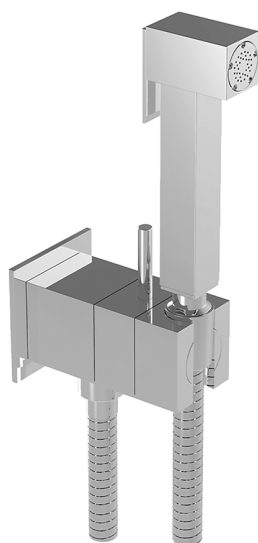

Bidet handshower set HYGENIC SHOWERS_EG007945

MODEL **EG007945**

Bidet handshower set, square wall bracket, gradual mixing of hot&cold water, with concealed part, Brass Bidet handshower - 120 cm PVC flexible hose

AVAILABLE FINISHINGS

CHARACTERISTICS

Bidet handshower

MixedWater

The Huber Mixed Water system enables the gradual mixing of hot and cold water.

2026-06-26