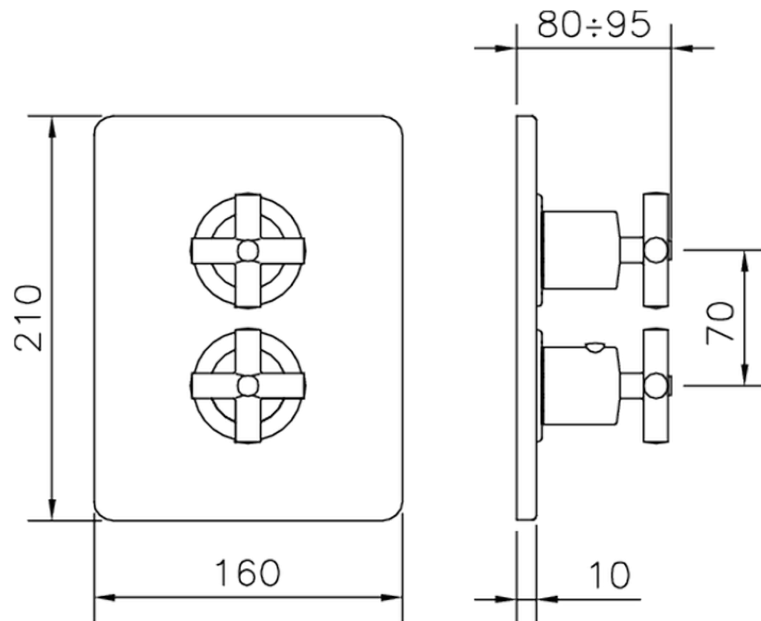

Exposed part for 3-outlet con.thermo.shower valve THERMO_SU018200

SU018200

<https://en.huberitalia.com/exposed-part-for-3-outlet-con-thermo-shower-valve-thermo-su018200>

Piastra/Plate/Plaque/Platte/Placa

2-3mm: XX 25-40 YY 76-91

10 mm: XX 16-31 YY 65-80

ZB018201

<https://en.huberitalia.com/3-outlet-concealed-thermostatic-shower-valve-concealed-zb018201>

2024-09-20