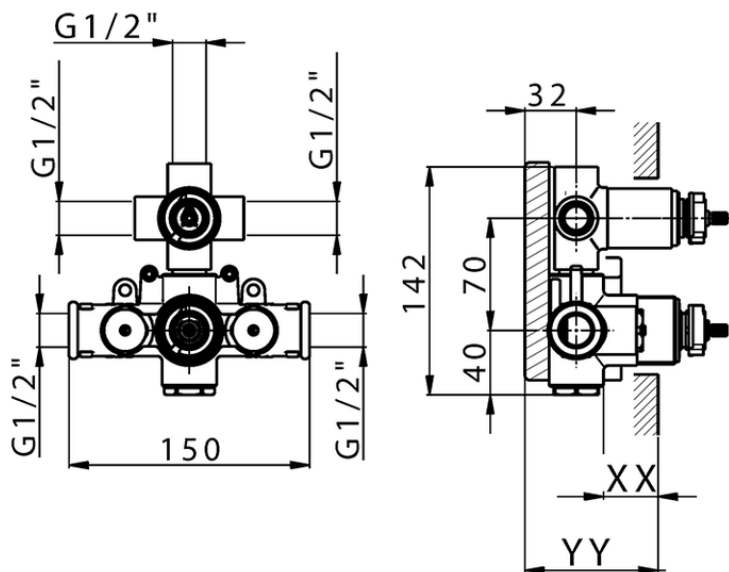

Exposed part for 3-outlet con.thermo.shower valve THERMO_SU018200

SU018200

<https://en.huberitalia.com/exposed-part-for-3-outlet-con-thermo-shower-valve-thermo-su018200>

Piastra/Plate/Plaque/Platte/Placa

2-3mm: XX 25-40 YY 76-91

10 mm: XX 16-31 YY 65-80

ZB018201

<https://en.huberitalia.com/3-outlet-concealed-thermostatic-shower-valve-concealed-zb018201>

2024-09-20