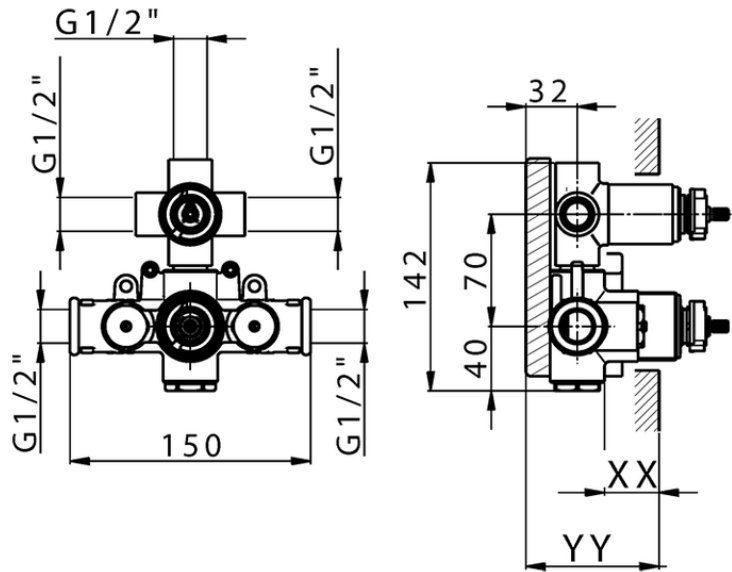

Exposed part for 3-outlet con.thermo.shower valve THERMO_SU018200

SU018200

<https://en.huberitalia.com/exposed-part-for-3-outlet-con-thermo-shower-valve-thermo-su018200>

Piastra/Plate/Plaque/Platte/Placa

2-3mm: XX 25-40 YY 76-91

10 mm: XX 16-31 YY 65-80

ZB018201

<https://en.huberitalia.com/3-outlet-concealed-thermostatic-shower-valve-concealed-zb018201>

2024-09-20