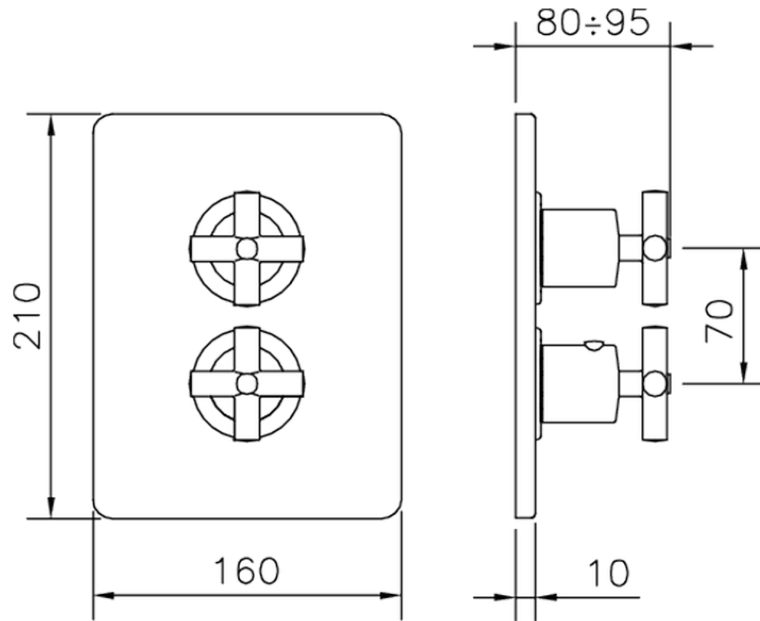

Exposed part for 3-outlet con.thermo.shower valve THERMO_SU018200

SU018200

<https://en.huberitalia.com/exposed-part-for-3-outlet-con-thermo-shower-valve-thermo-su018200>

Piastra/Plate/Plaque/Platte/Placa

2-3mm: XX 25-40 YY 76-91

10 mm: XX 16-31 YY 65-80

ZB018201

<https://en.huberitalia.com/3-outlet-concealed-thermostatic-shower-valve-concealed-zb018201>

2024-09-20