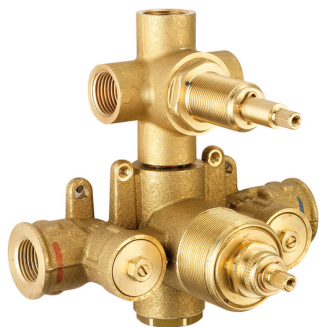

Exposed part for 3-outlet con.thermo.shower valve THERMO_SU018200

MODEL **SU018200**

Exposed part for 3-outlet thermostatic mixer, with 3 outlet diverter, without concealed part, for item ZB018201

AVAILABLE FINISHINGS

-  **21** 21 Chrome
-  **40** 40 Matt Black
-  **2F** 2F Brushed Nickel
-  **2W** 2W Brushed Gold

CHARACTERISTICS

Installation **Concealed**
 Required concealed parts **ZB018201**

Thermostatic

The Huber thermostatic is your personal water manager, helping you to handle, control and save water and energy.

3-outlet Concealed thermostatic shower valve CONCEALED_ZB018201

MODEL **ZB018201**

3-Outlet Concealed thermostatic mixer, with 3-outlet diverter, without trim kit

AVAILABLE FINISHINGS

CHARACTERISTICS

Installation **Concealed**

Cartridge Spare Parts **24.04A.PP**

8x20 Plus P Thermostatic Valve

Concealed **1**

Piastra/Plate/Plaque/Platte/Placa

2-3mm: XX 25-40 YY 76-91

10 mm: XX 16-31 YY 65-80

DeviaStop

The Huber Devia Stop technology allows to adjust the water flow and to direct it to the selected output point (overhead soaker, hand shower, etc).