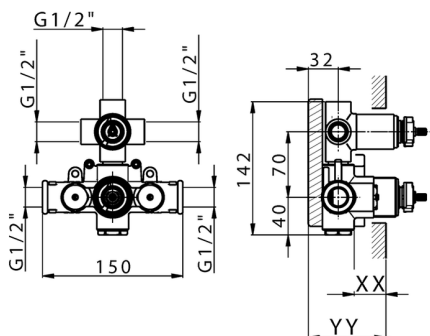

3-outlet Concealed thermostatic shower valve CONCEALED_ZB018201

MODEL **ZB018201**

3-Outlet Concealed thermostatic mixer, with 3-outlet diverter, without trim kit

AVAILABLE FINISHINGS

CHARACTERISTICS

Installation **Concealed**

Cartridge Spare Parts **24.04A.PP**

8x20 Plus P Thermostatic Valve

Concealed **1**

Piastra/Plate/Plaque/Platte/Placa

2-3mm: XX 25-40 YY 76-91

10 mm: XX 16-31 YY 65-80

DeviaStop

The Huber Devia Stop technology allows to adjust the water flow and to direct it to the selected output point (overhead soaker, hand shower, etc).