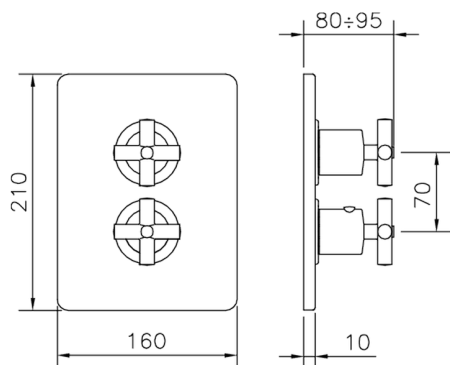

Exposed part for 3-outlet con.thermo.shower valve THERMO_SU018200

MODEL **SU018200**

Exposed part for 3-outlet thermostatic mixer, with 3 outlet diverter, without concealed part, for item ZB018201

AVAILABLE FINISHINGS

- **21** 21 Chrome
- **40** 40 Matt Black
- **2F** 2F Brushed Nickel
- **2W** 2W Brushed Gold

CHARACTERISTICS

Installation **Concealed**
Required concealed parts **ZB018201**

Thermostatic

The Huber thermostatic is your personal water manager, helping you to handle, control and save water and energy.