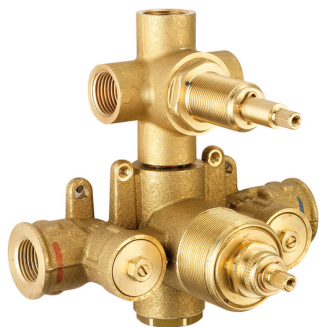

Exposed part for 3-outlet con.thermo.shower valve THERMO_SU018200

MODEL **SU018200**

Exposed part for 3-outlet thermostatic mixer, with 3 outlet diverter, without concealed part, for item ZB018201

AVAILABLE FINISHINGS

-  **21** 21 Chrome
-  **40** 40 Matt Black
-  **2F** 2F Brushed Nickel
-  **2W** 2W Brushed Gold

CHARACTERISTICS

Installation **Concealed**
 Required concealed parts **ZB018201**

Thermostatic

The Huber thermostatic is your personal water manager, helping you to handle, control and save water and energy.

3-outlet Concealed thermostatic shower valve CONCEALED_ZB018201

MODEL **ZB018201**

3-Outlet Concealed thermostatic mixer, with 3-outlet diverter, without trim kit

AVAILABLE FINISHINGS

CHARACTERISTICS

Installation	Concealed
Cartridge Spare Parts	24.04A.PP
8x20 Plus P Thermostatic Valve	
Concealed	1

Piastra/Plate/Plaque/Platte/Placa
 2-3mm: XX 25-40 YY 76-91
 10 mm: XX 16-31 YY 65-80

DeviaStop

The Huber Devia Stop technology allows to adjust the water flow and to direct it to the selected output point (overhead soaker, hand shower, etc).