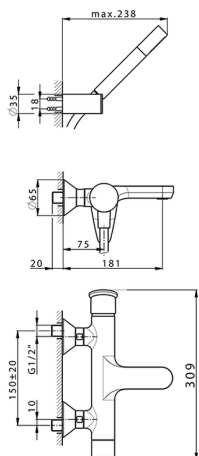

Single lever bath mixer, with shower set HARLOCK_HC000123

MODEL **HC000123**

Single lever bath mixer, with shower set, wall mounted adjustable handshower bracket, Brass D.24mm minimalistic one spray handshower, 150 cm SUPREME smooth flexible hose

AVAILABLE FINISHINGS

-  **21** 21 Chrome
-  **2P** 2P Rose Gold
-  **2Q** 2Q Black Titanium
-  **40** 40 Matt Black
-  **4Q** 4Q Matt White
-  **6T** 6T Chrome/Matt Black

CHARACTERISTICS

Cartridge Spare Parts **ZZ95409000**

35 mm Cartridge

DeviaStop

The Huber Devia Stop technology allows to adjust the water flow and to direct it to the selected output point (overhead soaker, hand shower, etc).

2024-11-23