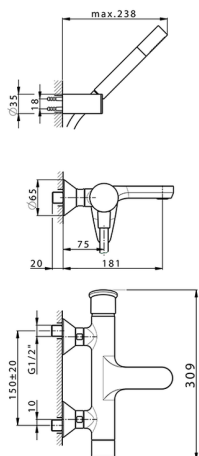

## Single lever bath mixer, with shower set HARLOCK\_HC000123

MODEL **HC000123**

Single lever bath mixer, with shower set, wall mounted adjustable handshower bracket, Brass D.24mm minimalistic one spray handshower, 150 cm SUPREME smooth flexible hose

### CHARACTERISTICS

Cartridge Spare Parts **ZZ95409000**

**35 mm Cartridge**