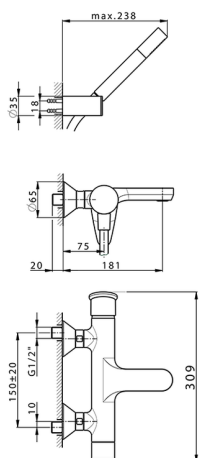

Single lever bath mixer, with shower set HARLOCK_HC000123

MODEL **HC000123**

Single lever bath mixer, with shower set, wall mounted adjustable handshower bracket, Brass D.24mm minimalistic one spray handshower, 150 cm SUPREME smooth flexible hose

AVAILABLE FINISHINGS

-  **21** 21 Chrome
-  **2P** 2P Rose Gold
-  **2Q** 2Q Black Titanium
-  **40** 40 Matt Black
-  **4Q** 4Q Matt White
-  **6T** 6T Chrome/Matt Black

CHARACTERISTICS

Cartridge Spare Parts **ZZ95409000**

35 mm Cartridge

DeviaStop

The Huber Devia Stop technology allows to adjust the water flow and to direct it to the selected output point (overhead soaker, hand shower, etc).

2024-11-21