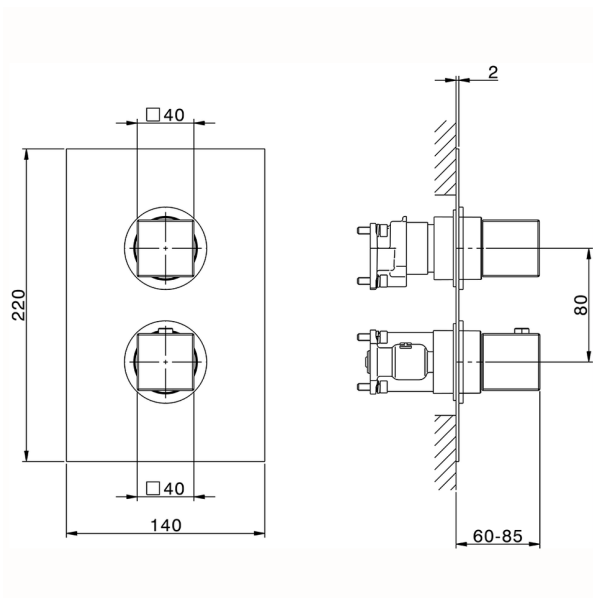

Exposed part for Thermostatic One Box Valve NUOVA EGO_NE0BT030

MODEL **NE0BT030**

Exposed part for Thermostatic One Box Valve, with 1-2-3 outlet deviator, Minimum depth of installation: 67 mm, without concealed part, for items ZB00B030-ZB00B031

AVAILABLE FINISHINGS

-  **21** 21 Chrome
-  **2F** 2F Brushed Nickel
-  **40** 40 Matt Black
-  **4Q** 4Q Matt White

CHARACTERISTICS

Cartridge Spare Parts **24.04A.PP**

8x20 Plus P Thermostatic Valve

Installation **Concealed**

Required concealed parts **ZB00B031**
ZB00B030

DeviaStop

The Huber Devia Stop technology allows to adjust the water flow and to direct it to the selected output point (overhead soaker, hand shower, etc).