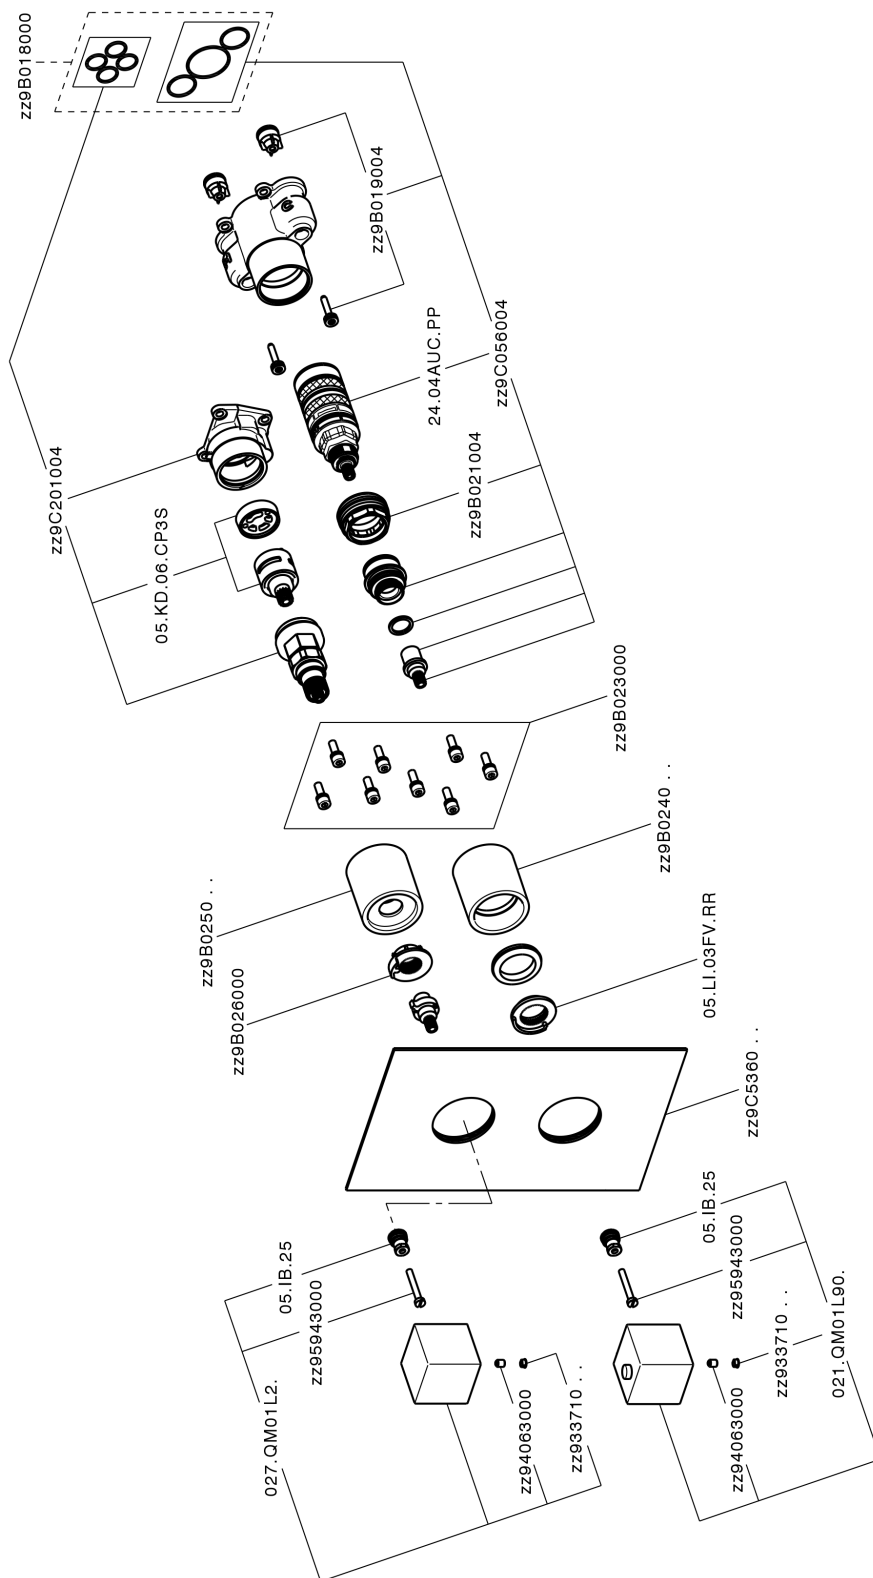

Exposed part for Thermostatic One Box Valve NUOVA EGO_NE0BT030

MODEL **NE0BT030**

Exposed part for Thermostatic One Box Valve, with 1-2-3 outlet deviator, Minimum depth of installation: 67 mm, without concealed part, for items ZB00B030-ZB00B031

AVAILABLE FINISHINGS

-  **21** 21 Chrome
-  **2F** 2F Brushed Nickel
-  **40** 40 Matt Black
-  **4Q** 4Q Matt White

CHARACTERISTICS

Cartridge Spare Parts **24.04A.PP**

8x20 Plus P Thermostatic Valve

Installation **Concealed**

Required concealed parts **ZB00B031**
ZB00B030

DeviaStop

The Huber Devia Stop technology allows to adjust the water flow and to direct it to the selected output point (overhead soaker, hand shower, etc).

Thermostatic

The Huber thermostatic is your personal water manager, helping you to handle, control and save water and energy.

Exposed part for Thermostatic One Box Valve NUOVA EGO_NE0BT030

NE0BT030

<https://en.huberitalia.com/exposed-part-for-thermostatic-one-box-valve-nuova-ego-ne0bt030>