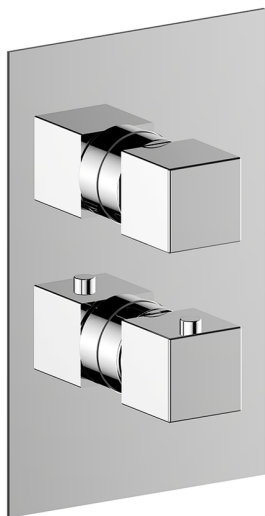

Exposed part for Thermostatic One Box Valve NUOVA EGO_NE0BT030

MODEL **NE0BT030**

Exposed part for Thermostatic One Box Valve, with 1-2-3 outlet deviator, Minimum depth of installation: 67 mm, without concealed part, for items ZB00B030-ZB00B031

AVAILABLE FINISHINGS

-  **21** 21 Chrome
-  **2F** 2F Brushed Nickel
-  **40** 40 Matt Black
-  **4Q** 4Q Matt White

CHARACTERISTICS

Cartridge Spare Parts **24.04A.PP**

8x20 Plus P Thermostatic Valve

Installation **Concealed**

Required concealed parts **ZB00B031**
ZB00B030

DeviaStop

The Huber Devia Stop technology allows to adjust the water flow and to direct it to the selected output point (overhead soaker, hand shower, etc).