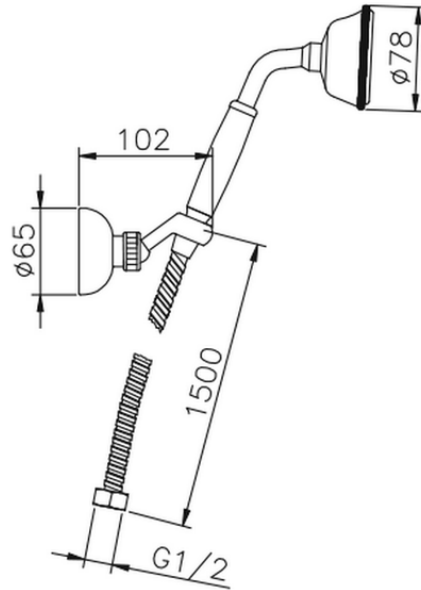

Victorian showerset SHOWER_63.03H.

63.03H.

<https://en.huberitalia.com/victorian-showerset-shower-63-03h>

2026-04-28