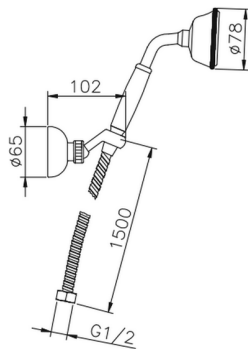

Victorian showerset SHOWER_63.03H.

MODEL **63.03H.**

Victorian showerset, wall mounted adjustable handshower bracket, 78 mm Brass Classic One spray Handshower, 150 cm Brass flexible hose

AVAILABLE FINISHINGS

-  **AC** AC Satin Brushed Nickel
-  **AG** AG Antique Gold
-  **BA** BA Old Bronze
-  **CR** CR Chrome
-  **2W** 2W Brushed Gold

CHARACTERISTICS

2026-06-08